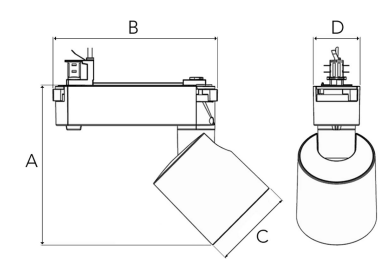

# REVOC MINI 1500, 930 (BBBL), SPOT W/ GLASS, GREY

- ✓ Reines und minimalistisches Design
- ✓ Eine Leuchtenfamilie von niedrigen bis hohen Lumen
- ✓ Einfach anpassbar
- ✓ Treiber in Stromschiene integriert
- ✓ Erhältlich in Weiß, Schwarz und Grau

A= 166mm, B= 172mm  
C= 83,5mm, D= 45mm

Spot	Medium	Flood	Wide Flood
16°	28°	40°	65°
m	m	m	m
o	o	o	o
1.0	1.0	1.0	1.0
0.28	0.50	0.73	1.28
2.0	2.0	2.0	2.0
0.56	1.00	1.46	2.56
3.0	3.0	3.0	3.0
0.83	1.51	2.18	3.84

## TECHNICAL SPECIFICATION

Product Code	285-500-30
Colour	Grey
Control	On/off
CRI light colour	930 (BBBL)
Delivered lumen output lm	1266
Driver	Built in
EEL	E
Light distribution	Spot
Lightsource	LED COB
Mains input voltage	220-240 V
Measurements A	166
Measurements B	172
Measurements C	83,5
Measurements D	49
Mounting	Track
Position	360°/90°
Lifetime	L80 B10, 50.000h
Protection	IP 20, class I
Start Time	Instant
System power W	9,3
Unit	mm
Weight	0,76