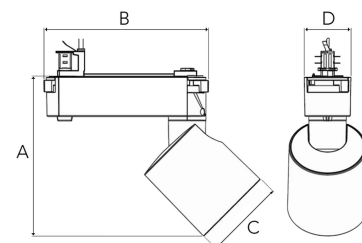

REVOC MINI 2000, 930 (BBBL), MEDIUM W/ GLASS, GREY

ITAB

- ✓ Reines und minimalistisches Design
- ✓ Eine Leuchtenfamilie von niedrigen bis hohen Lumen
- ✓ Einfach anpassbar
- ✓ Treiber in Stromschiene integriert
- ✓ Erhältlich in Weiß, Schwarz und Grau

A= 166mm, B= 172mm
C= 83,5mm, D= 45mm

Spot	Medium	Flood	Wide Flood
16°	28°	40°	65°
m	m	m	m
o	o	o	o
1.0	1.0	1.0	1.0
0.28	0.50	0.73	1.28
2.0	2.0	2.0	2.0
0.56	1.00	1.46	2.56
3.0	3.0	3.0	3.0
0.83	1.51	2.18	3.84

TECHNICAL SPECIFICATION

Product Code	285-511-30
Colour	Grey
Control	On/off
CRI light colour	930 (BBBL)
Delivered lumen output lm	1689
Driver	Built in
EEL	E
Light distribution	Medium
Lightsource	LED COB
Mains input voltage	220-240 V
Measurements A	166
Measurements B	172
Measurements C	83,5
Measurements D	49
Mounting	Track
Position	360°/90°
Lifetime	L80 B10, 50.000h
Protection	IP 20, class I
Start Time	Instant
System power W	12,5
Unit	mm
Weight	0,76