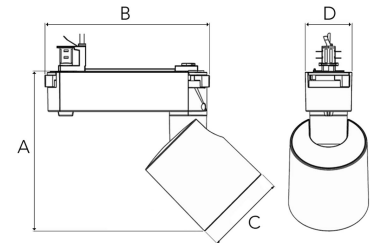

REVOC MINI 2500, 930 (BBBL), FLOOD W/ GLASS, WHITE

ITAB

- ✓ Reines und minimalistisches Design
- ✓ Eine Leuchtenfamilie von niedrigen bis hohen Lumen
- ✓ Einfach anpassbar
- ✓ Treiber in Stromschiene integriert
- ✓ Erhältlich in Weiß, Schwarz und Grau

TECHNICAL SPECIFICATION

Product Code	285-592-10
Colour	White
Control	On/off
CRI light colour	930 (BBBL)
Delivered lumen output lm	2468
Driver	Built in
EEL	E
Light distribution	Flood
Lightsource	LED COB
Mains input voltage	220-240 V
Measurements A	166
Measurements B	172
Measurements C	83,5
Measurements D	49
Mounting	Track
Position	360°/90°
Lifetime	L80 B10, 50.000h
Protection	IP 20, class I
Start Time	Instant
System power W	18,4
Unit	mm
Weight	0,76

A= 166mm, B= 172mm
C= 83,5mm, D= 45mm

Spot	Medium	Flood	Wide Flood
16°	28°	40°	65°
m	m	m	m
o	o	o	o
1.0	1.0	1.0	1.0
0.28	0.50	0.73	1.28
2.0	2.0	2.0	2.0
0.56	1.00	1.46	2.56
3.0	3.0	3.0	3.0
0.83	1.51	2.18	3.84