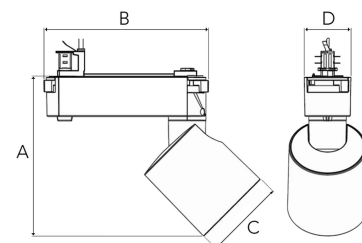

REVOC MINI 2000, 930 (BBBL), FLOOD W/ GLASS, GREY

ITAB

- ✓ Reines und minimalistisches Design
- ✓ Eine Leuchtenfamilie von niedrigen bis hohen Lumen
- ✓ Einfach anpassbar
- ✓ Treiber in Stromschiene integriert
- ✓ Erhältlich in Weiß, Schwarz und Grau

A= 166mm, B= 172mm
C= 83,5mm, D= 45mm

Spot	Medium	Flood	Wide Flood
16°	28°	40°	65°
m	m	m	m
o	o	o	o
1.0	1.0	1.0	1.0
0.28	0.50	0.73	1.28
2.0	2.0	2.0	2.0
0.56	1.00	1.46	2.56
3.0	3.0	3.0	3.0
0.83	1.51	2.18	3.84

TECHNICAL SPECIFICATION

Product Code	285-512-30
Colour	Grey
Control	On/off
CRI light colour	930 (BBBL)
Delivered lumen output lm	1689
Driver	Built in
EEL	E
Light distribution	Flood
Lightsource	LED COB
Mains input voltage	220-240 V
Measurements A	166
Measurements B	172
Measurements C	83,5
Measurements D	49
Mounting	Track
Position	360°/90°
Lifetime	L80 B10, 50.000h
Protection	IP 20, class I
Start Time	Instant
System power W	12,5
Unit	mm
Weight	0,76