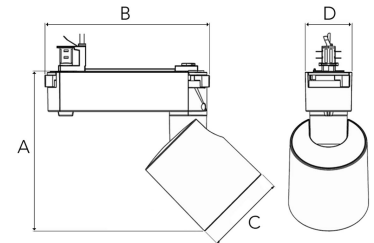

REVOC MINI 1500, 930 (BBBL), FLOOD W/ GLASS, GREY

ITAB

- ✓ Reines und minimalistisches Design
- ✓ Eine Leuchtenfamilie von niedrigen bis hohen Lumen
- ✓ Einfach anpassbar
- ✓ Treiber in Stromschiene integriert
- ✓ Erhältlich in Weiß, Schwarz und Grau

A= 166mm, B= 172mm
C= 83,5mm, D= 45mm

Spot	Medium	Flood	Wide Flood
16°	28°	40°	65°
m	m	m	m
o	o	o	o
1.0	1.0	1.0	1.0
0.28	0.50	0.73	1.28
2.0	2.0	2.0	2.0
0.56	1.00	1.46	2.56
3.0	3.0	3.0	3.0
0.83	1.51	2.18	3.84

TECHNICAL SPECIFICATION

Product Code	285-502-30
Colour	Grey
Control	On/off
CRI light colour	930 (BBBL)
Delivered lumen output lm	1266
Driver	Built in
EEL	E
Light distribution	Flood
Lightsource	LED COB
Mains input voltage	220-240 V
Measurements A	166
Measurements B	172
Measurements C	83,5
Measurements D	49
Mounting	Track
Position	360°/90°
Lifetime	L80 B10, 50.000h
Protection	IP 20, class I
Start Time	Instant
System power W	9,3
Unit	mm
Weight	0,76