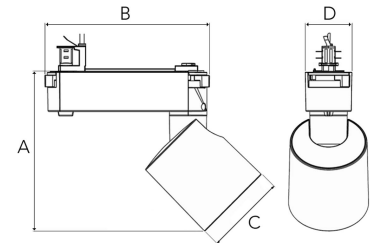

REVOC MINI 1500, 930 (BBBL), FLOOD W/ GLASS, WHITE

ITAB

- ✓ Reines und minimalistisches Design
- ✓ Eine Leuchtenfamilie von niedrigen bis hohen Lumen
- ✓ Einfach anpassbar
- ✓ Treiber in Stromschiene integriert
- ✓ Erhältlich in Weiß, Schwarz und Grau

A= 166mm, B= 172mm
C= 83,5mm, D= 45mm

Spot	Medium	Flood	Wide Flood
16°	28°	40°	65°
m	m	m	m
o	o	o	o
1.0	1.0	1.0	1.0
0.28	0.50	0.73	1.28
2.0	2.0	2.0	2.0
0.56	1.00	1.46	2.56
3.0	3.0	3.0	3.0
0.83	1.51	2.18	3.84

TECHNICAL SPECIFICATION

Product Code	285-502-10
Colour	White
Control	On/off
CRI light colour	930 (BBBL)
Delivered lumen output lm	1266
Driver	Built in
EEL	E
Light distribution	Flood
Lightsource	LED COB
Mains input voltage	220-240 V
Measurements A	166
Measurements B	172
Measurements C	83,5
Measurements D	49
Mounting	Track
Position	360°/90°
Lifetime	L80 B10, 50.000h
Protection	IP 20, class I
Start Time	Instant
System power W	9,3
Unit	mm
Weight	0,76