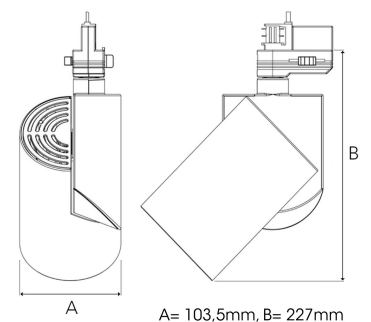

ZYLINDER 4000, 930 (BBBL), MEDIUM W/ GLASS, BLACK

ITAB

- ✓ Klares und minimalistisches/sauberes Design
- ✓ Drei verschiedene Abstrahlwinkel für die Lichtverteilung
- ✓ Eingebautes elektronisches Vorschaltgerät
- ✓ Hocheffiziente „Chip on Board“-LED-Lichtquelle
- ✓ Erhältlich in Weiß, Schwarz und Grau

TECHNICAL SPECIFICATION

| | |
|---------------------------|------------------|
| Product Code | 288-511-20 |
| Colour | Black |
| Control | On/off |
| CRI light colour | 930 (BBBL) |
| Delivered lumen output lm | 3780 |
| Driver | Built in |
| EEL | E |
| Light distribution | Medium |
| Lightsource | LED COB |
| Mains input voltage | 220-240 V |
| Measurements A | 103,5 |
| Measurements B | 227 |
| Mounting | Track |
| Position | 360°/90° |
| Lifetime | L80 B10, 50.000h |
| Protection | IP 20, class I |
| Start Time | Instant |
| System power W | 32,8 |
| Unit | mm |
| Weight | 0,91 |

| Spot | | Medium | | Flood | | Wide Flood | |
|------|------|--------|------|-------|------|------------|------|
| m | ø | m | ø | m | ø | m | ø |
| 1.0 | 0.25 | 1.0 | 0.48 | 1.0 | 0.69 | 1.0 | 1.07 |
| 2.0 | 0.49 | 2.0 | 0.95 | 2.0 | 1.39 | 2.0 | 2.14 |
| 3.0 | 0.74 | 3.0 | 1.43 | 3.0 | 2.08 | 3.0 | 3.22 |