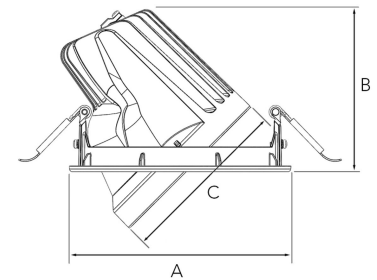

MOON 4000, 930 (BBBL), WIDE FLOOD, GREY

- ✓ Unauffällig und sauber wirkende Decke
- ✓ Erhältlich in verschiedenen Größen und Lumenpaketen
- ✓ Werkzeuglose Montage
- ✓ Kippbar und drehbar
- ✓ Erhältlich in Weiß, Schwarz und Grau

A= 158mm B= 122mm C= 121,5mm

Spot	Medium		Flood		Wide Flood			
	14°	26°	37°	55°				
m	o	m	o	m	o	m	o	
1.0	0.24	0.47	0.68	1.05				
2.0	0.48	0.94	1.35	2.10				
3.0	0.72	1.41	2.03	3.15				

TECHNICAL SPECIFICATION

Product Code	295-543-30
Colour	Grey
Control	On/off
CRI light colour	930 (BBBL)
Delivered lumen output lm	3766
Driver	Stand alone, included
EEL	E
Light distribution	Wide flood
Lightsource	LED COB
Mains input voltage	220-240 V
Measurements A	158
Measurements B	122
Measurements C	121.5
Mounting	Recessed
Position	360°/45°
Lifetime	L80 B10, 50.000h
Protection	IP 20, class III
Sawing instructions diameter	150
Start Time	Instant
System power W	30,1
Unit	mm
Weight	0,83

150mm