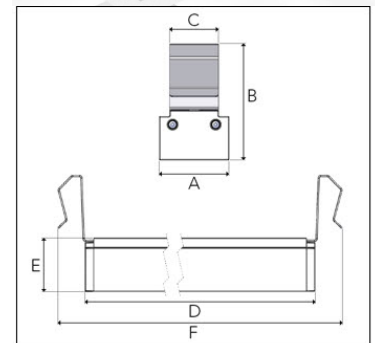

GRID 3, M1800MM, WHITE, 8000, 830, FLOOD, 230V, FUNCTIONAL CEILING

ITAB

- ✓ Freier Einsatz in einer Funktionsdecke
- ✓ Erhältlich in einer breiten Auswahl von Lichtleistungen
- ✓ Einfach verschiebbar und anpassbar an wechselnde Ladenlayouts
- ✓ Unauffällig und sauber wirkende Decke
- ✓ Werkzeuglose Montage

TECHNICAL SPECIFICATION

Product Code	319-31136030102
Colour	White
Control	On/off
CRI light colour	830
Delivered lumen output lm	7900
Driver	Stand alone, included
EEL	A++
Light distribution	Flood
Lightsource	LED Linear
Mains input voltage	220-240 V
Measurements A	49
Measurements B	81
Measurements C	34
Measurements D	1634
Measurements E	37,5
Mounting	Functional ceiling
Position	Fixed
Lifetime	L80 B10, 50.000h
Protection	IP 20, class III
Start Time	Instant
System power W	52,7
Unit	mm
Weight	2

A= 49mm C= 34mm E= 37,5mm
B= 81mm D= 1894mm F= 1930mm

A= 49mm C= 34mm E= 37,5mm
B= 81mm D= 1634mm F= 1670mm