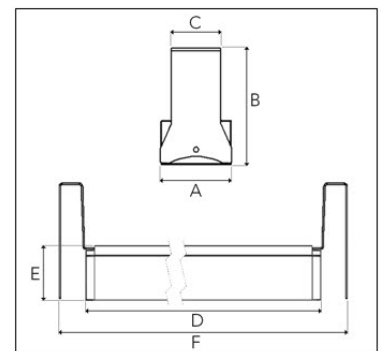

GRID 3, M1800MM, WHITE, 8000, 830, FLOOD, 230V, FUNCTIONAL CEILING

ITAB

- ✓ Freier Einsatz in einer Funktionsdecke
- ✓ Erhältlich in einer breiten Auswahl von Lichtleistungen
- ✓ Einfach verschiebbar und anpassbar an wechselnde Ladenlayouts
- ✓ Unauffällig und sauber wirkende Decke
- ✓ Werkzeuglose Montage

TECHNICAL SPECIFICATION

Product Code	319-31136030102
Colour	White
Control	On/off
CRI light colour	830
Delivered lumen output lm	7900
Driver	Stand alone, included
EEL	A++
Light distribution	Flood
Lightsource	LED Linear
Mains input voltage	220-240 V
Measurements A	49
Measurements B	81
Measurements C	34
Measurements D	1634
Measurements E	37,5
Mounting	Functional ceiling
Position	Fixed
Lifetime	L80 B10, 50.000h
Protection	IP 20, class III
Start Time	Instant
System power W	52,7
Unit	mm
Weight	2

A= 49mm C= 34mm E= 37,5mm
B= 81mm D= 1894mm F= 1930mm

A= 49mm C= 34mm E= 37,5mm
B= 81mm D= 1634mm F= 1670mm