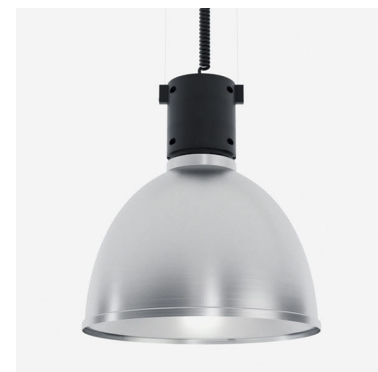

GLOBE 3000, 930 (BBBL), SPOT, DARK GREY

ITAB

- ✓ Funktionelles und dekoratives Licht
- ✓ Teil einer Reihe von Hängeleuchten – erhältlich in verschiedenen Größen und Lumenpaketen
- ✓ Montage auf 3-Phasen-Stromschiene oder Decke

TECHNICAL SPECIFICATION

| | |
|---------------------------|------------------|
| Product Code | 221-530-32 |
| Colour | Dark Grey |
| Control | On/off |
| CRI light colour | 930 (BBBL) |
| Delivered lumen output lm | 2700 |
| Driver | Built in |
| EEL | E |
| Light distribution | Spot |
| Lightsource | LED COB |
| Mains input voltage | 220-240 V |
| Measurements A | 424 |
| Measurements B | 480 |
| Measurements C | 600 |
| Mounting | Suspended |
| Position | Fixed |
| Lifetime | L80 B10, 50.000h |
| Protection | IP 20, class I |
| Start Time | Instant |
| System power W | 25 |
| Unit | mm |
| Weight | 4,43 |