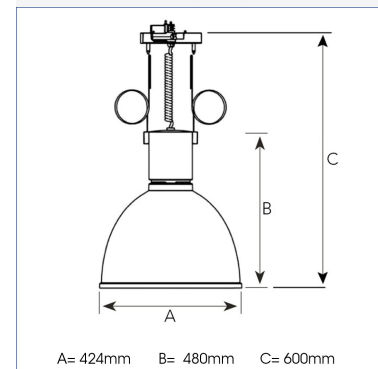

GLOBE 3000, 930 (BBBL), SPOT, DARK GREY

ITAB

- ✓ Funktionelles und dekoratives Licht
- ✓ Teil einer Reihe von Hängeleuchten – erhältlich in verschiedenen Größen und Lumenpaketen
- ✓ Montage auf 3-Phasen-Stromschiene oder Decke

TECHNICAL SPECIFICATION

| | |
|---------------------------|------------------|
| Product Code | 221-530-32 |
| Colour | Dark Grey |
| Control | On/off |
| CRI light colour | 930 (BBBL) |
| Delivered lumen output lm | 2700 |
| Driver | Built in |
| EEL | E |
| Light distribution | Spot |
| Lightsource | LED COB |
| Mains input voltage | 220-240 V |
| Measurements A | 424 |
| Measurements B | 480 |
| Measurements C | 600 |
| Mounting | Suspended |
| Position | Fixed |
| Lifetime | L80 B10, 50.000h |
| Protection | IP 20, class I |
| Start Time | Instant |
| System power W | 25 |
| Unit | mm |
| Weight | 4,43 |

A= 424mm B= 480mm C= 600mm

| Spot | | Medium | | Flood | |
|------|------|--------|------|-------|------|
| 17° | | 23° | | 38° | |
| m | ø | m | ø | m | ø |
| 1.0 | 0.30 | 1.0 | 0.41 | 1.0 | 0.70 |
| 2.0 | 0.60 | 2.0 | 0.83 | 2.0 | 1.39 |
| 3.0 | 0.91 | 3.0 | 1.24 | 3.0 | 2.09 |