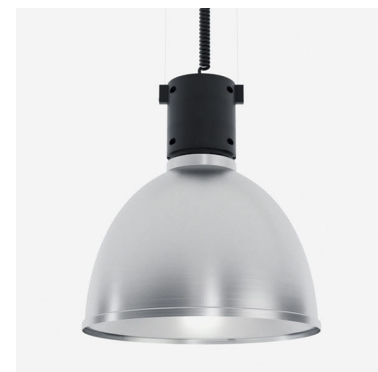

GLOBE 3000, 930 (BBBL), FLOOD, BLACK

ITAB

- ✓ Funktionelles und dekoratives Licht
- ✓ Teil einer Reihe von Hängeleuchten – erhältlich in verschiedenen Größen und Lumenpaketen
- ✓ Montage auf 3-Phasen-Stromschiene oder Decke

TECHNICAL SPECIFICATION

| | |
|---------------------------|------------------|
| Product Code | 221-532-20 |
| Colour | Black |
| Control | On/off |
| CRI light colour | 930 (BBBL) |
| Delivered lumen output lm | 2700 |
| Driver | Built in |
| EEL | E |
| Light distribution | Flood |
| Lightsource | LED COB |
| Mains input voltage | 220-240 V |
| Measurements A | 424 |
| Measurements B | 480 |
| Measurements C | 600 |
| Mounting | Suspended |
| Position | Fixed |
| Lifetime | L80 B10, 50.000h |
| Protection | IP 20, class I |
| Start Time | Instant |
| System power W | 25 |
| Unit | mm |
| Weight | 4,43 |