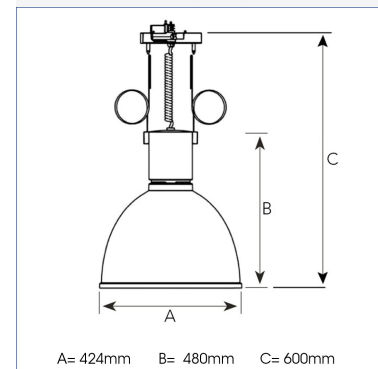

GLOBE 3000, 930 (BBBL), FLOOD, BLACK

ITAB

- ✓ Funktionelles und dekoratives Licht
- ✓ Teil einer Reihe von Hängeleuchten – erhältlich in verschiedenen Größen und Lumenpaketen
- ✓ Montage auf 3-Phasen-Stromschiene oder Decke

TECHNICAL SPECIFICATION

| | |
|---------------------------|------------------|
| Product Code | 221-532-20 |
| Colour | Black |
| Control | On/off |
| CRI light colour | 930 (BBBL) |
| Delivered lumen output lm | 2700 |
| Driver | Built in |
| EEL | E |
| Light distribution | Flood |
| Lightsource | LED COB |
| Mains input voltage | 220-240 V |
| Measurements A | 424 |
| Measurements B | 480 |
| Measurements C | 600 |
| Mounting | Suspended |
| Position | Fixed |
| Lifetime | L80 B10, 50.000h |
| Protection | IP 20, class I |
| Start Time | Instant |
| System power W | 25 |
| Unit | mm |
| Weight | 4,43 |

A= 424mm B= 480mm C= 600mm

| Spot | | Medium | | Flood | |
|------|------|--------|------|-------|------|
| 17° | | 23° | | 38° | |
| m | ø | m | ø | m | ø |
| 1.0 | 0.30 | 1.0 | 0.41 | 1.0 | 0.70 |
| 2.0 | 0.60 | 2.0 | 0.83 | 2.0 | 1.39 |
| 3.0 | 0.91 | 3.0 | 1.24 | 3.0 | 2.09 |