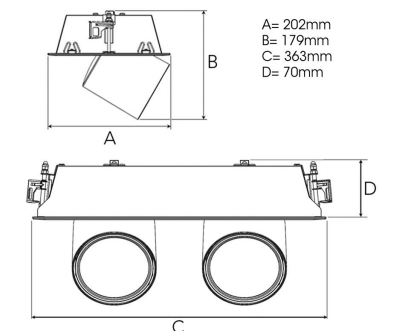

# FLEX II 1500, 930, W/O GLASS, MEDIUM-SPOT, GREY ITAB

- ✓ Modern, minimalistisch und sauber wirkende Decke
- ✓ Verfügbar in verschiedenen Lumenpaketen
- ✓ Werkzeuglose Montage
- ✓ Versenkbar und drehbar
- ✓ Erhältlich in Weiß, Schwarz und Grau

## TECHNICAL SPECIFICATION

Product Code	306-544-30
Colour	Grey
Control	On/off
CRI light colour	930 (BBBL)
Delivered lumen output lm	1300
Driver	Stand alone, included
EEI	E
Light distribution	Medium-Spot
Lightsource	LED COB
Mains input voltage	220-240V
Measurements A	202
Measurements B	179
Measurements C	363
Measurements D	70
Mounting	Recessed
Position	360°/60°
Lifetime	L80 B10 50.000h
Protection	IP 20, class III
Sawing instructions unit	mm
Sawing instructions x	352
Sawing instructions y	177
Start Time	Instant
System power W	9,4
Unit	mm
Weight	1,9

Spot	Medium	Flood	Wide Flood
14°	27°	38°	56°
m	m	m	m
1.0	1.0	1.0	1.0
2.0	2.0	2.0	2.0
3.0	3.0	3.0	3.0
0.25	0.48	0.69	1.07
0.49	0.95	1.39	2.14
0.74	1.43	2.08	3.22

177 x 352mm