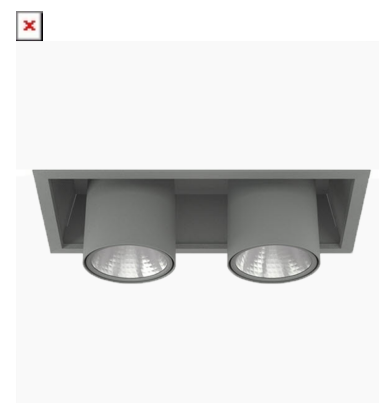

FLEX II 1500, 930, W/O GLASS, MEDIUM-SPOT, WHITE

ITAB

- ✓ Modern, minimalistisch und sauber wirkende Decke
- ✓ Verfügbar in verschiedenen Lumenpaketen
- ✓ Werkzeuglose Montage
- ✓ Versenkbar und drehbar
- ✓ Erhältlich in Weiß, Schwarz und Grau

TECHNICAL SPECIFICATION

Product Code	306-544-10
Colour	White
Control	On/off
CRI light colour	930 (BBBL)
Delivered lumen output lm	2 x 1266
Driver	Stand alone, included
EEL	E
Light distribution	Medium-Spot
Lightsource	LED COB
Mains input voltage	220-240V
Measurements A	202
Measurements B	179
Measurements C	363
Measurements D	70
Mounting	Recessed
Position	360°/60°
Lifetime	L80 B10 50.000h
Protection	IP 20, class III
Sawing instructions unit	mm
Sawing instructions x	352
Sawing instructions y	177
Start Time	Instant
System power W	2 x 9,3
Unit	mm
Weight	1,9

Spot	14°	Medium	27°	Flood	38°	Wide Flood	56°
m	ø	m	ø	m	ø	m	ø
1.0	0.25	1.0	0.48	1.0	0.69	1.0	1.07
2.0	0.49	2.0	0.95	2.0	1.39	2.0	2.14
3.0	0.74	3.0	1.43	3.0	2.08	3.0	3.22

177 x 352mm