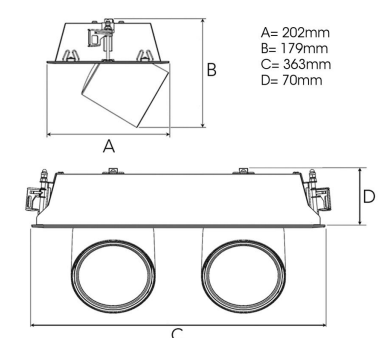

FLEX II 1500, 930, W/O GLASS, MEDIUM-SPOT, WHITE

ITAB

- ✓ Modern, minimalistisch und sauber wirkende Decke
- ✓ Verfügbar in verschiedenen Lumenpaketen
- ✓ Werkzeuglose Montage
- ✓ Versenkbar und drehbar
- ✓ Erhältlich in Weiß, Schwarz und Grau

TECHNICAL SPECIFICATION

Product Code	306-544-10
Colour	White
Control	On/off
CRI light colour	930 (BBBL)
Delivered lumen output lm	2 x 1266
Driver	Stand alone, included
EEL	E
Light distribution	Medium-Spot
Lightsource	LED COB
Mains input voltage	220-240V
Measurements A	202
Measurements B	179
Measurements C	363
Measurements D	70
Mounting	Recessed
Position	360°/60°
Lifetime	L80 B10 50.000h
Protection	IP 20, class III
Sawing instructions unit	mm
Sawing instructions x	352
Sawing instructions y	177
Start Time	Instant
System power W	2 x 9,3
Unit	mm
Weight	1,9

Spot	14°	Medium	27°	Flood	38°	Wide Flood	56°
m	ø	m	ø	m	ø	m	ø
1.0	0.25	1.0	0.48	1.0	0.69	1.0	1.07
2.0	0.49	2.0	0.95	2.0	1.39	2.0	2.14
3.0	0.74	3.0	1.43	3.0	2.08	3.0	3.22

177 x 352mm