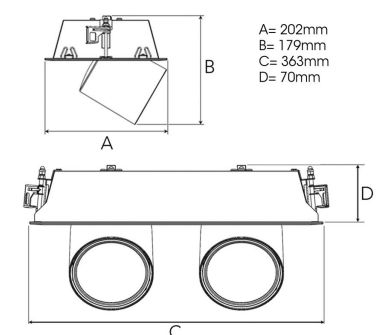

TECHNICAL SPECIFICATION

Product Code	306-543-30
Colour	Grey
Control	On/off
CRI light colour	930 (BBBL)
Delivered lumen output lm	2700
Driver	Stand alone, included
EEL	E
Light distribution	Medium-Spot
Lightsource	LED COB
Mains input voltage	220-240V
Measurements A	202
Measurements B	179
Measurements C	363
Measurements D	70
Mounting	Recessed
Position	360°/60°
Lifetime	L80 B10 50.000h
Protection	IP 20, class III
Sawing instructions unit	mm
Sawing instructions x	352
Sawing instructions y	177
Start Time	Instant
System power W	21
Unit	mm
Weight	1,9

Spot	Medium	Flood	Wide Flood
14°	27°	38°	56°
m	ø	m	ø
1.0	0.25	1.0	0.48
2.0	0.49	2.0	0.95
3.0	0.74	3.0	1.43
1.0	0.69	1.0	1.07
2.0	1.39	2.0	2.14
3.0	2.08	3.0	3.22

177 x 352mm