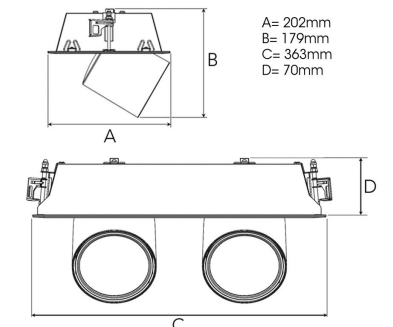

FLEX II 4000, 930 (BBBL), WIDE FLOOD, GREY

- ✓ Modern, minimalistisch und sauber wirkende Decke
- ✓ Verfügbar in verschiedenen Lumenpaketen
- ✓ Werkzeuglose Montage
- ✓ Versenkbar und drehbar
- ✓ Erhältlich in Weiß, Schwarz und Grau

TECHNICAL SPECIFICATION

Product Code	306-553-30
Colour	Grey
Control	On/off
CRI light colour	930 (BBBL)
Delivered lumen output lm	2 x 3766
Driver	Stand alone, included
EEI	E
Light distribution	Wide flood
Lightsource	LED COB
Mains input voltage	220-240 V
Measurements A	202
Measurements B	179
Measurements C	363
Measurements D	70
Mounting	Recessed
Position	360°/60°
Lifetime	L80 B10, 50.000h
Protection	IP 20, class III
Sawing instructions x	177
Sawing instructions y	352
Start Time	Instant
System power W	2 x 30,1
Unit	mm
Weight	1,9

Spot	Medium	Flood	Wide Flood
14°	27°	38°	56°
m	m	m	m
1.0	1.0	1.0	1.0
2.0	2.0	2.0	2.0
3.0	3.0	3.0	3.0
0.25	0.48	0.69	1.07
0.49	0.95	1.39	2.14
0.74	1.43	2.08	3.22

177 x 352mm