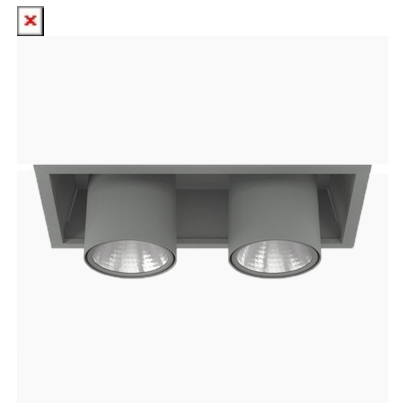

FLEX II 4000, 930 (BBBL), WIDE FLOOD, GREY

- ✓ Modern, minimalistisch und sauber wirkende Decke
- ✓ Verfügbar in verschiedenen Lumenpaketen
- ✓ Werkzeuglose Montage
- ✓ Versenkbar und drehbar
- ✓ Erhältlich in Weiß, Schwarz und Grau

TECHNICAL SPECIFICATION

Product Code	306-553-30
Colour	Grey
Control	On/off
CRI light colour	930 (BBBL)
Delivered lumen output lm	2 x 3766
Driver	Stand alone, included
EEI	E
Light distribution	Wide flood
Lightsource	LED COB
Mains input voltage	220-240 V
Measurements A	202
Measurements B	179
Measurements C	363
Measurements D	70
Mounting	Recessed
Position	360°/60°
Lifetime	L80 B10, 50.000h
Protection	IP 20, class III
Sawing instructions x	177
Sawing instructions y	352
Start Time	Instant
System power W	2 x 30,1
Unit	mm
Weight	1,9