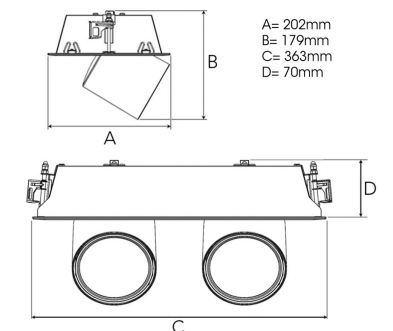

FLEX II 4000, 930 (BBBL), WIDE FLOOD, BLACK

ITAB

- ✓ Modern, minimalistisch und sauber wirkende Decke
- ✓ Verfügbar in verschiedenen Lumenpaketen
- ✓ Werkzeuglose Montage
- ✓ Versenkbar und drehbar
- ✓ Erhältlich in Weiß, Schwarz und Grau

TECHNICAL SPECIFICATION

Product Code	306-553-20
Colour	Black
Control	On/off
CRI light colour	930 (BBBL)
Delivered lumen output lm	2 x 3766
Driver	Stand alone, included
EEL	E
Light distribution	Wide flood
Lightsource	LED COB
Mains input voltage	220-240 V
Measurements A	202
Measurements B	179
Measurements C	363
Measurements D	70
Mounting	Recessed
Position	360°/60°
Lifetime	L80 B10, 50.000h
Protection	IP 20, class III
Sawing instructions x	177
Sawing instructions y	352
Start Time	Instant
System power W	2 x 30,1
Unit	mm
Weight	1,9

Spot	Medium	Flood	Wide Flood
14°	27°	38°	56°
m	m	m	m
1.0	1.0	1.0	1.0
2.0	2.0	2.0	2.0
3.0	3.0	3.0	3.0
0.25	0.48	0.69	1.07
0.49	0.95	1.39	2.14
0.74	1.43	2.08	3.22

177 x 352mm