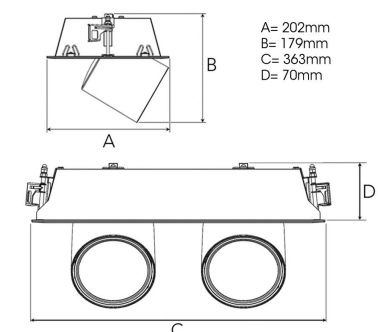

TECHNICAL SPECIFICATION

Product Code	306-545-30
Colour	Grey
Control	On/off
CRI light colour	930 (BBBL)
Delivered lumen output lm	2 x 2841
Driver	Stand alone, included
EEI	E
Light distribution	Wide flood
Lightsource	LED COB
Mains input voltage	220-240 V
Measurements A	202
Measurements B	179
Measurements C	363
Measurements D	70
Mounting	Recessed
Position	360°/60°
Lifetime	L80 B10, 50.000h
Protection	IP 20, class III
Sawing instructions x	177
Sawing instructions y	352
Start Time	Instant
System power W	2 x 21,6
Unit	mm
Weight	1,9

Spot	Medium	Flood	Wide Flood
14°	27°	38°	56°
m	m	m	m
1.0	1.0	1.0	1.0
2.0	2.0	2.0	2.0
3.0	3.0	3.0	3.0
0.25	0.48	0.69	1.07
0.49	0.95	1.39	2.14
0.74	1.43	2.08	3.22

177 x 352mm