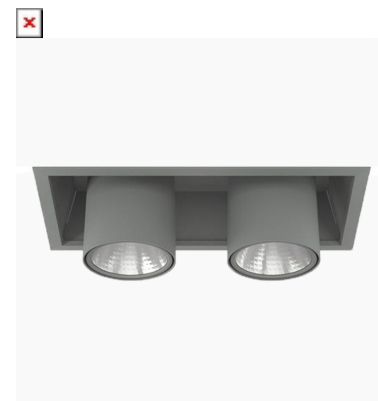

FLEX II 3000, 930 (BBBL), WIDE FLOOD, GREY

ITAB

- ✓ Modern, minimalistisch und sauber wirkende Decke
- ✓ Verfügbar in verschiedenen Lumenpaketen
- ✓ Werkzeuglose Montage
- ✓ Versenkbar und drehbar
- ✓ Erhältlich in Weiß, Schwarz und Grau

TECHNICAL SPECIFICATION

Product Code	306-545-30
Colour	Grey
Control	On/off
CRI light colour	930 (BBBL)
Delivered lumen output lm	2 x 2841
Driver	Stand alone, included
EEI	E
Light distribution	Wide flood
Lightsource	LED COB
Mains input voltage	220-240 V
Measurements A	202
Measurements B	179
Measurements C	363
Measurements D	70
Mounting	Recessed
Position	360°/60°
Lifetime	L80 B10, 50.000h
Protection	IP 20, class III
Sawing instructions x	177
Sawing instructions y	352
Start Time	Instant
System power W	2 x 21,6
Unit	mm
Weight	1,9