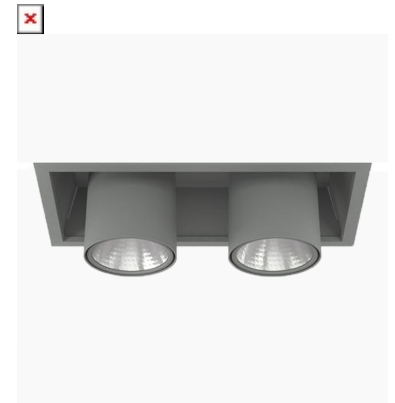

FLEX II 4000, 930 (BBBL), SPOT W/ GLASS, BLACK

ITAB

- ✓ Modern, minimalistisch und sauber wirkende Decke
- ✓ Verfügbar in verschiedenen Lumenpaketen
- ✓ Werkzeuglose Montage
- ✓ Versenkbar und drehbar
- ✓ Erhältlich in Weiß, Schwarz und Grau

TECHNICAL SPECIFICATION

Product Code	306-550-20
Colour	Black
Control	On/off
CRI light colour	930 (BBBL)
Delivered lumen output lm	2 x 3766
Driver	Stand alone, included
EEL	E
Light distribution	Spot
Lightsource	LED COB
Mains input voltage	220-240 V
Measurements A	202
Measurements B	179
Measurements C	363
Measurements D	70
Mounting	Recessed
Position	360°/60°
Lifetime	L80 B10, 50.000h
Protection	IP 20, class III
Sawing instructions x	177
Sawing instructions y	352
Start Time	Instant
System power W	2 x 30,1
Unit	mm
Weight	1,9

A= 202mm
B= 179mm
C= 363mm
D= 70mm

Spot		Medium		Flood		Wide Flood	
14°		27°		38°		56°	
m	o	m	o	m	o	m	o
1.0	0.25	1.0	0.48	1.0	0.69	1.0	1.07
2.0	0.49	2.0	0.95	2.0	1.39	2.0	2.14
3.0	0.74	3.0	1.43	3.0	2.08	3.0	3.22

177 x 352mm