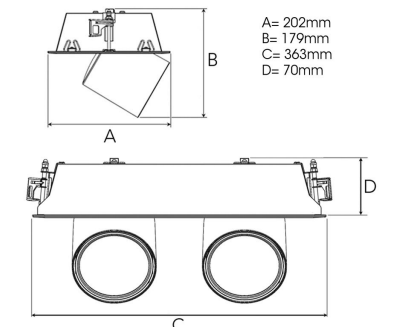

FLEX II 4000, 930 (BBBL), SPOT W/ GLASS, BLACK

ITAB

- ✓ Modern, minimalistisch und sauber wirkende Decke
- ✓ Verfügbar in verschiedenen Lumenpaketen
- ✓ Werkzeuglose Montage
- ✓ Versenkbar und drehbar
- ✓ Erhältlich in Weiß, Schwarz und Grau

TECHNICAL SPECIFICATION

Product Code	306-550-20
Colour	Black
Control	On/off
CRI light colour	930 (BBBL)
Delivered lumen output lm	2 x 3766
Driver	Stand alone, included
EEL	E
Light distribution	Spot
Lightsource	LED COB
Mains input voltage	220-240 V
Measurements A	202
Measurements B	179
Measurements C	363
Measurements D	70
Mounting	Recessed
Position	360°/60°
Lifetime	L80 B10, 50.000h
Protection	IP 20, class III
Sawing instructions x	177
Sawing instructions y	352
Start Time	Instant
System power W	2 x 30,1
Unit	mm
Weight	1,9

A= 202mm
B= 179mm
C= 363mm
D= 70mm

Spot		Medium		Flood		Wide Flood	
14°		27°		38°		56°	
m	o	m	o	m	o	m	o
1.0	0.25	1.0	0.48	1.0	0.69	1.0	1.07
2.0	0.49	2.0	0.95	2.0	1.39	2.0	2.14
3.0	0.74	3.0	1.43	3.0	2.08	3.0	3.22

177 x 352mm