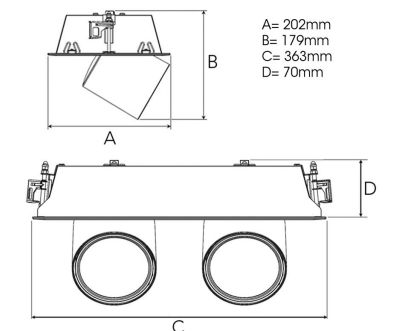

FLEX II 4000, 930 (BBBL), SPOT W/ GLASS, WHITE

ITAB

- ✓ Modern, minimalistisch und sauber wirkende Decke
- ✓ Verfügbar in verschiedenen Lumenpaketen
- ✓ Werkzeuglose Montage
- ✓ Versenkbar und drehbar
- ✓ Erhältlich in Weiß, Schwarz und Grau

TECHNICAL SPECIFICATION

Product Code	306-550-10
Colour	White
Control	On/off
CRI light colour	930 (BBBL)
Delivered lumen output lm	2 x 3766
Driver	Stand alone, included
EEL	E
Light distribution	Spot
Lightsource	LED COB
Mains input voltage	220-240 V
Measurements A	202
Measurements B	179
Measurements C	363
Measurements D	70
Mounting	Recessed
Position	360°/60°
Lifetime	L80 B10, 50.000h
Protection	IP 20, class III
Sawing instructions x	177
Sawing instructions y	352
Start Time	Instant
System power W	2 x 30,1
Unit	mm
Weight	1,9

Spot		Medium		Flood		Wide Flood	
14°		27°		38°		56°	
m	o	m	o	m	o	m	o
1.0	0.25	1.0	0.48	1.0	0.69	1.0	1.07
2.0	0.49	2.0	0.95	2.0	1.39	2.0	2.14
3.0	0.74	3.0	1.43	3.0	2.08	3.0	3.22

177 x 352mm