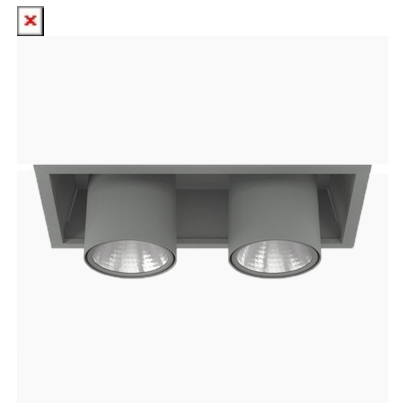

FLEX II 4000, 930 (BBBL), SPOT W/ GLASS, WHITE

ITAB

- ✓ Modern, minimalistisch und sauber wirkende Decke
- ✓ Verfügbar in verschiedenen Lumenpaketen
- ✓ Werkzeuglose Montage
- ✓ Versenkbar und drehbar
- ✓ Erhältlich in Weiß, Schwarz und Grau

TECHNICAL SPECIFICATION

Product Code	306-550-10
Colour	White
Control	On/off
CRI light colour	930 (BBBL)
Delivered lumen output lm	2 x 3766
Driver	Stand alone, included
EEL	E
Light distribution	Spot
Lightsource	LED COB
Mains input voltage	220-240 V
Measurements A	202
Measurements B	179
Measurements C	363
Measurements D	70
Mounting	Recessed
Position	360°/60°
Lifetime	L80 B10, 50.000h
Protection	IP 20, class III
Sawing instructions x	177
Sawing instructions y	352
Start Time	Instant
System power W	2 x 30,1
Unit	mm
Weight	1,9