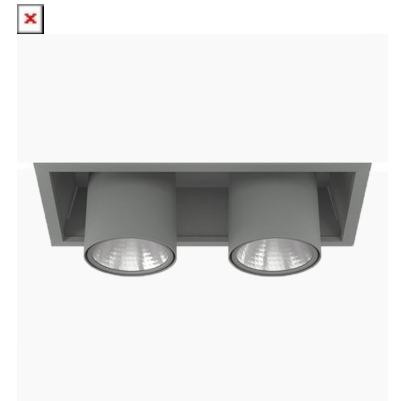

FLEX II 3000, 930 (BBBL), SPOT W/ GLASS, GREY

ITAB

- ✓ Modern, minimalistisch und sauber wirkende Decke
- ✓ Verfügbar in verschiedenen Lumenpaketen
- ✓ Werkzeuglose Montage
- ✓ Versenkbar und drehbar
- ✓ Erhältlich in Weiß, Schwarz und Grau

Spot	14°	Medium	27°	Flood	38°	Wide Flood	56°
m	o	m	o	m	o	m	o
1.0	0.25	1.0	0.48	1.0	0.69	1.0	1.07
2.0	0.49	2.0	0.95	2.0	1.39	2.0	2.14
3.0	0.74	3.0	1.43	3.0	2.08	3.0	3.22

177 x 352mm

TECHNICAL SPECIFICATION

Product Code	306-540-30
Colour	Grey
Control	On/off
CRI light colour	930 (BBBL)
Delivered lumen output lm	2 x 2841
Driver	Stand alone, included
EEL	E
Light distribution	Spot
Lightsource	LED COB
Mains input voltage	220-240 V
Measurements A	202
Measurements B	179
Measurements C	363
Measurements D	70
Mounting	Recessed
Position	360°/60°
Lifetime	L80 B10, 50.000h
Protection	IP 20, class III
Sawing instructions x	177
Sawing instructions y	352
Start Time	Instant
System power W	2 x 21,6
Unit	mm
Weight	1,9