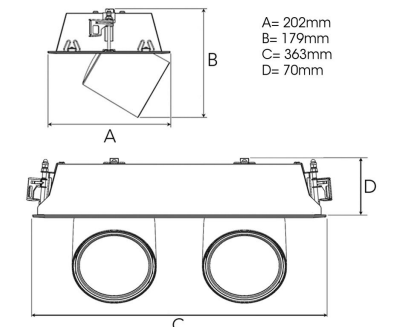

FLEX II 3000, 930 (BBBL), SPOT W/ GLASS, GREY

ITAB

- ✓ Modern, minimalistisch und sauber wirkende Decke
- ✓ Verfügbar in verschiedenen Lumenpaketen
- ✓ Werkzeuglose Montage
- ✓ Versenkbar und drehbar
- ✓ Erhältlich in Weiß, Schwarz und Grau

Spot	14°	Medium	27°	Flood	38°	Wide Flood	56°
m	o	m	o	m	o	m	o
1.0	0.25	1.0	0.48	1.0	0.69	1.0	1.07
2.0	0.49	2.0	0.95	2.0	1.39	2.0	2.14
3.0	0.74	3.0	1.43	3.0	2.08	3.0	3.22

177 x 352mm

TECHNICAL SPECIFICATION

Product Code	306-540-30
Colour	Grey
Control	On/off
CRI light colour	930 (BBBL)
Delivered lumen output lm	2 x 2841
Driver	Stand alone, included
EEL	E
Light distribution	Spot
Lightsource	LED COB
Mains input voltage	220-240 V
Measurements A	202
Measurements B	179
Measurements C	363
Measurements D	70
Mounting	Recessed
Position	360°/60°
Lifetime	L80 B10, 50.000h
Protection	IP 20, class III
Sawing instructions x	177
Sawing instructions y	352
Start Time	Instant
System power W	2 x 21,6
Unit	mm
Weight	1,9