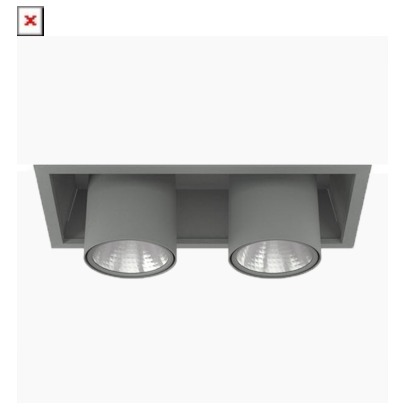

# FLEX II 3000, 930 (BBBL), SPOT W/ GLASS, BLACK

ITAB

- ✓ Modern, minimalistisch und sauber wirkende Decke
- ✓ Verfügbar in verschiedenen Lumenpaketen
- ✓ Werkzeuglose Montage
- ✓ Versenkbar und drehbar
- ✓ Erhältlich in Weiß, Schwarz und Grau

## TECHNICAL SPECIFICATION

Product Code	306-540-20
Colour	Black
Control	On/off
CRI light colour	930 (BBBL)
Delivered lumen output lm	2 x 2841
Driver	Stand alone, included
EEL	E
Light distribution	Spot
Lightsource	LED COB
Mains input voltage	220-240 V
Measurements A	202
Measurements B	179
Measurements C	363
Measurements D	70
Mounting	Recessed
Position	360°/60°
Lifetime	L80 B10, 50.000h
Protection	IP 20, class III
Sawing instructions x	177
Sawing instructions y	352
Start Time	Instant
System power W	2 x 21,6
Unit	mm
Weight	1,9