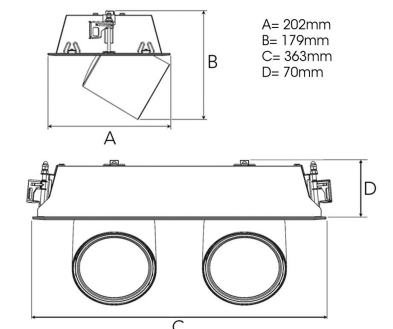

# FLEX II 3000, 930 (BBBL), SPOT W/ GLASS, BLACK

ITAB

- ✓ Modern, minimalistisch und sauber wirkende Decke
- ✓ Verfügbar in verschiedenen Lumenpaketen
- ✓ Werkzeuglose Montage
- ✓ Versenkbar und drehbar
- ✓ Erhältlich in Weiß, Schwarz und Grau

## TECHNICAL SPECIFICATION

Product Code	306-540-20
Colour	Black
Control	On/off
CRI light colour	930 (BBBL)
Delivered lumen output lm	2 x 2841
Driver	Stand alone, included
EEL	E
Light distribution	Spot
Lightsource	LED COB
Mains input voltage	220-240 V
Measurements A	202
Measurements B	179
Measurements C	363
Measurements D	70
Mounting	Recessed
Position	360°/60°
Lifetime	L80 B10, 50.000h
Protection	IP 20, class III
Sawing instructions x	177
Sawing instructions y	352
Start Time	Instant
System power W	2 x 21,6
Unit	mm
Weight	1,9

Spot	Medium	Flood	Wide Flood
14°	27°	38°	56°
m	m	m	m
1.0	1.0	1.0	1.0
2.0	2.0	2.0	2.0
3.0	3.0	3.0	3.0
0.25	0.48	0.69	1.07
0.49	0.95	1.39	2.14
0.74	1.43	2.08	3.22

177 x 352mm