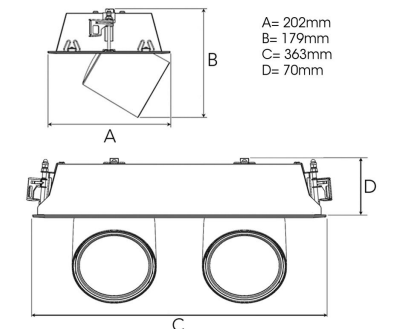

# FLEX II 3000, 930 (BBBL), SPOT W/ GLASS, WHITE

ITAB

- ✓ Modern, minimalistisch und sauber wirkende Decke
- ✓ Verfügbar in verschiedenen Lumenpaketen
- ✓ Werkzeuglose Montage
- ✓ Versenkbar und drehbar
- ✓ Erhältlich in Weiß, Schwarz und Grau

## TECHNICAL SPECIFICATION

Product Code	306-540-10
Colour	White
Control	On/off
CRI light colour	930 (BBBL)
Delivered lumen output lm	2 x 2841
Driver	Stand alone, included
EEL	E
Light distribution	Spot
Lightsource	LED COB
Mains input voltage	220-240 V
Measurements A	202
Measurements B	179
Measurements C	363
Measurements D	70
Mounting	Recessed
Position	360°/60°
Lifetime	L80 B10, 50.000h
Protection	IP 20, class III
Sawing instructions x	177
Sawing instructions y	352
Start Time	Instant
System power W	2 x 21,6
Unit	mm
Weight	1,9

Spot	Medium	Flood	Wide Flood
14°	27°	38°	56°
m	m	m	m
1.0	1.0	1.0	1.0
2.0	2.0	2.0	2.0
3.0	3.0	3.0	3.0
0.25	0.48	0.69	1.07
0.49	0.95	1.39	2.14
0.74	1.43	2.08	3.22

177 x 352mm