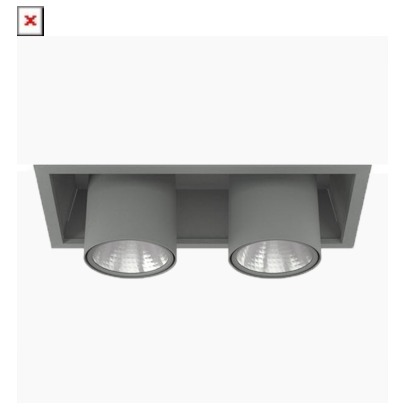

# FLEX II 3000, 930 (BBBL), SPOT W/ GLASS, WHITE

ITAB

- ✓ Modern, minimalistisch und sauber wirkende Decke
- ✓ Verfügbar in verschiedenen Lumenpaketen
- ✓ Werkzeuglose Montage
- ✓ Versenkbar und drehbar
- ✓ Erhältlich in Weiß, Schwarz und Grau

## TECHNICAL SPECIFICATION

Product Code	306-540-10
Colour	White
Control	On/off
CRI light colour	930 (BBBL)
Delivered lumen output lm	2 x 2841
Driver	Stand alone, included
EEL	E
Light distribution	Spot
Lightsource	LED COB
Mains input voltage	220-240 V
Measurements A	202
Measurements B	179
Measurements C	363
Measurements D	70
Mounting	Recessed
Position	360°/60°
Lifetime	L80 B10, 50.000h
Protection	IP 20, class III
Sawing instructions x	177
Sawing instructions y	352
Start Time	Instant
System power W	2 x 21,6
Unit	mm
Weight	1,9