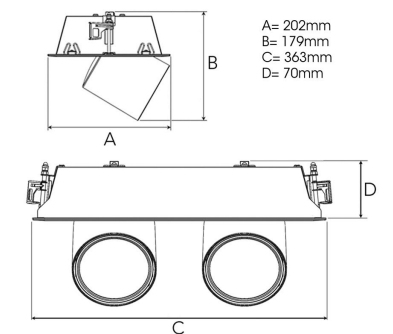

# FLEX II 4000, 930 (BBBL), MEDIUM W/ GLASS, WHITE

ITAB

- ✓ Modern, minimalistisch und sauber wirkende Decke
- ✓ Verfügbar in verschiedenen Lumenpaketen
- ✓ Werkzeuglose Montage
- ✓ Versenkbar und drehbar
- ✓ Erhältlich in Weiß, Schwarz und Grau

## TECHNICAL SPECIFICATION

Product Code	306-551-10
Colour	White
Control	On/off
CRI light colour	930 (BBBL)
Delivered lumen output lm	2 x 3766
Driver	Stand alone, included
EEL	E
Light distribution	Medium
Lightsource	LED COB
Mains input voltage	220-240 V
Measurements A	202
Measurements B	179
Measurements C	363
Measurements D	70
Mounting	Recessed
Position	360°/60°
Lifetime	L80 B10, 50.000h
Protection	IP 20, class III
Sawing instructions x	177
Sawing instructions y	352
Start Time	Instant
System power W	2 x 30,1
Unit	mm
Weight	1,9

Spot	14°	Medium	27°	Flood	38°	Wide Flood	56°
m	ø	m	ø	m	ø	m	ø
1.0	0.25	1.0	0.48	1.0	0.69	1.0	1.07
2.0	0.49	2.0	0.95	2.0	1.39	2.0	2.14
3.0	0.74	3.0	1.43	3.0	2.08	3.0	3.22

177 x 352mm