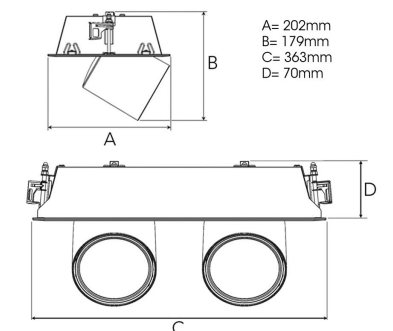

# FLEX II 3000, 930 (BBBL), MEDIUM W/ GLASS, WHITE

ITAB

- ✓ Modern, minimalistisch und sauber wirkende Decke
- ✓ Verfügbar in verschiedenen Lumenpaketen
- ✓ Werkzeuglose Montage
- ✓ Versenkbar und drehbar
- ✓ Erhältlich in Weiß, Schwarz und Grau

## TECHNICAL SPECIFICATION

Product Code	306-541-10
Colour	White
Control	On/off
CRI light colour	930 (BBBL)
Delivered lumen output lm	2 x 2841
Driver	Stand alone, included
EEL	E
Light distribution	Medium
Lightsource	LED COB
Mains input voltage	220-240 V
Measurements A	202
Measurements B	179
Measurements C	363
Measurements D	70
Mounting	Recessed
Position	360°/60°
Lifetime	L80 B10, 50.000h
Protection	IP 20, class III
Sawing instructions x	177
Sawing instructions y	352
Start Time	Instant
System power W	2 x 21,6
Unit	mm
Weight	1,9

Spot	Medium	Flood	Wide Flood
14°	27°	38°	56°
m	ø	m	ø
1.0	0.25	1.0	0.48
2.0	0.49	2.0	0.95
3.0	0.74	3.0	1.43
1.0	0.69	1.0	1.07
2.0	1.39	2.0	2.14
3.0	2.08	3.0	3.22

177 x 352mm