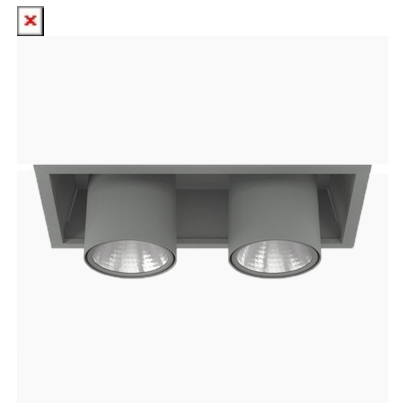

# FLEX II 3000, 930 (BBBL), MEDIUM W/ GLASS, WHITE

ITAB

- ✓ Modern, minimalistisch und sauber wirkende Decke
- ✓ Verfügbar in verschiedenen Lumenpaketen
- ✓ Werkzeuglose Montage
- ✓ Versenkbar und drehbar
- ✓ Erhältlich in Weiß, Schwarz und Grau

## TECHNICAL SPECIFICATION

Product Code	306-541-10
Colour	White
Control	On/off
CRI light colour	930 (BBBL)
Delivered lumen output lm	2 x 2841
Driver	Stand alone, included
EEL	E
Light distribution	Medium
Lightsource	LED COB
Mains input voltage	220-240 V
Measurements A	202
Measurements B	179
Measurements C	363
Measurements D	70
Mounting	Recessed
Position	360°/60°
Lifetime	L80 B10, 50.000h
Protection	IP 20, class III
Sawing instructions x	177
Sawing instructions y	352
Start Time	Instant
System power W	2 x 21,6
Unit	mm
Weight	1,9