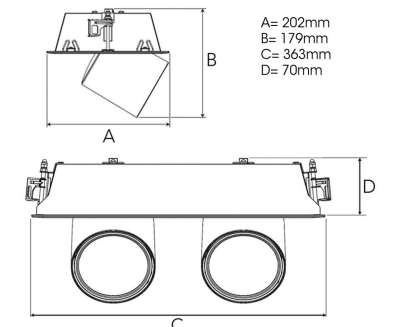

FLEX II 4000, 930 (BBBL), FLOOD W/ GLASS, GREY

ITAB

- ✓ Modern, minimalistisch und sauber wirkende Decke
- ✓ Verfügbar in verschiedenen Lumenpaketen
- ✓ Werkzeuglose Montage
- ✓ Versenkbar und drehbar
- ✓ Erhältlich in Weiß, Schwarz und Grau

TECHNICAL SPECIFICATION

Product Code	306-552-30
Colour	Grey
Control	On/off
CRI light colour	930 (BBBL)
Delivered lumen output lm	2 x 3766
Driver	Stand alone, included
EEI	E
Light distribution	Flood
Lightsource	LED COB
Mains input voltage	220-240 V
Measurements A	202
Measurements B	179
Measurements C	363
Measurements D	70
Mounting	Recessed
Position	360°/60°
Lifetime	L80 B10, 50.000h
Protection	IP 20, class III
Sawing instructions x	177
Sawing instructions y	352
Start Time	Instant
System power W	2 x 30,1
Unit	mm
Weight	1,9

Spot	Medium	Flood	Wide Flood
14°	27°	38°	56°
m	m	m	m
1.0	1.0	1.0	1.0
2.0	2.0	2.0	2.0
3.0	3.0	3.0	3.0
0.25	0.48	0.69	1.07
0.49	0.95	1.39	2.14
0.74	1.43	2.08	3.22

177 x 352mm