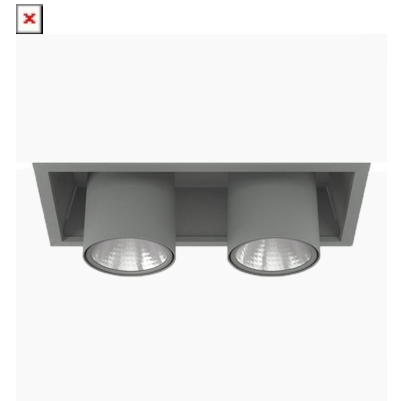

FLEX II 4000, 930 (BBBL), FLOOD W/ GLASS, GREY

ITAB

- ✓ Modern, minimalistisch und sauber wirkende Decke
- ✓ Verfügbar in verschiedenen Lumenpaketen
- ✓ Werkzeuglose Montage
- ✓ Versenkbar und drehbar
- ✓ Erhältlich in Weiß, Schwarz und Grau

TECHNICAL SPECIFICATION

Product Code	306-552-30
Colour	Grey
Control	On/off
CRI light colour	930 (BBBL)
Delivered lumen output lm	2 x 3766
Driver	Stand alone, included
EEI	E
Light distribution	Flood
Lightsource	LED COB
Mains input voltage	220-240 V
Measurements A	202
Measurements B	179
Measurements C	363
Measurements D	70
Mounting	Recessed
Position	360°/60°
Lifetime	L80 B10, 50.000h
Protection	IP 20, class III
Sawing instructions x	177
Sawing instructions y	352
Start Time	Instant
System power W	2 x 30,1
Unit	mm
Weight	1,9