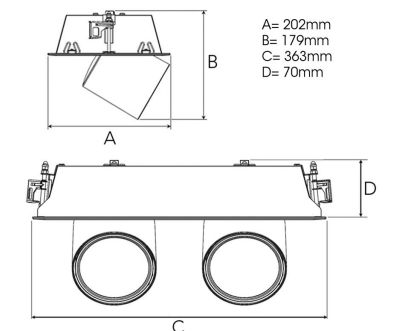

# FLEX II 4000, 930 (BBBL), FLOOD W/ GLASS, WHITE

ITAB

- ✓ Modern, minimalistisch und sauber wirkende Decke
- ✓ Verfügbar in verschiedenen Lumenpaketen
- ✓ Werkzeuglose Montage
- ✓ Versenkbar und drehbar
- ✓ Erhältlich in Weiß, Schwarz und Grau

## TECHNICAL SPECIFICATION

Product Code	306-552-10
Colour	White
Control	On/off
CRI light colour	930 (BBBL)
Delivered lumen output lm	2 x 3766
Driver	Stand alone, included
EEI	E
Light distribution	Flood
Lightsource	LED COB
Mains input voltage	220-240 V
Measurements A	202
Measurements B	179
Measurements C	363
Measurements D	70
Mounting	Recessed
Position	360°/60°
Lifetime	L80 B10, 50.000h
Protection	IP 20, class III
Sawing instructions x	177
Sawing instructions y	352
Start Time	Instant
System power W	2 x 30,1
Unit	mm
Weight	1,9

Spot	Medium	Flood	Wide Flood
14°	27°	38°	56°
m	m	m	m
1.0	1.0	1.0	1.0
2.0	2.0	2.0	2.0
3.0	3.0	3.0	3.0
0.25	0.48	0.69	1.07
0.49	0.95	1.39	2.14
0.74	1.43	2.08	3.22

177 x 352mm