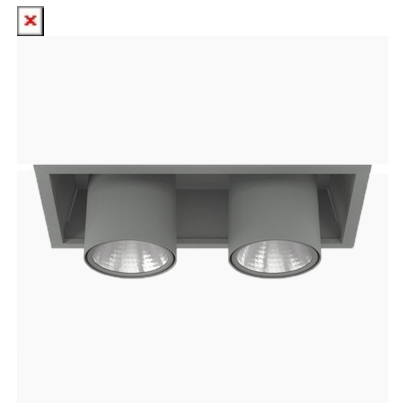

# FLEX II 4000, 930 (BBBL), FLOOD W/ GLASS, WHITE

ITAB

- ✓ Modern, minimalistisch und sauber wirkende Decke
- ✓ Verfügbar in verschiedenen Lumenpaketen
- ✓ Werkzeuglose Montage
- ✓ Versenkbar und drehbar
- ✓ Erhältlich in Weiß, Schwarz und Grau

## TECHNICAL SPECIFICATION

Product Code	306-552-10
Colour	White
Control	On/off
CRI light colour	930 (BBBL)
Delivered lumen output lm	2 x 3766
Driver	Stand alone, included
EEI	E
Light distribution	Flood
Lightsource	LED COB
Mains input voltage	220-240 V
Measurements A	202
Measurements B	179
Measurements C	363
Measurements D	70
Mounting	Recessed
Position	360°/60°
Lifetime	L80 B10, 50.000h
Protection	IP 20, class III
Sawing instructions x	177
Sawing instructions y	352
Start Time	Instant
System power W	2 x 30,1
Unit	mm
Weight	1,9