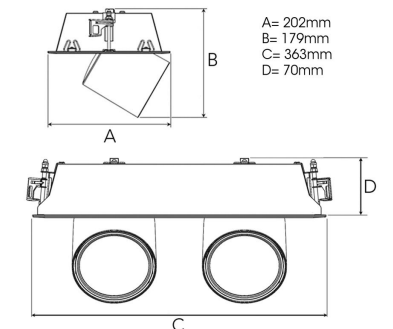

FLEX II 3000, 930 (BBBL), FLOOD W/ GLASS, GREY

ITAB

- ✓ Modern, minimalistisch und sauber wirkende Decke
- ✓ Verfügbar in verschiedenen Lumenpaketen
- ✓ Werkzeuglose Montage
- ✓ Versenkbar und drehbar
- ✓ Erhältlich in Weiß, Schwarz und Grau

TECHNICAL SPECIFICATION

Product Code	306-542-30
Colour	Grey
Control	On/off
CRI light colour	930 (BBBL)
Delivered lumen output lm	2 x 2841
Driver	Stand alone, included
EEI	E
Light distribution	Flood
Lightsource	LED COB
Mains input voltage	220-240 V
Measurements A	202
Measurements B	179
Measurements C	363
Measurements D	70
Mounting	Recessed
Position	360°/60°
Lifetime	L80 B10, 50.000h
Protection	IP 20, class III
Sawing instructions x	177
Sawing instructions y	352
Start Time	Instant
System power W	2 x 21,6
Unit	mm
Weight	1,9

Spot	Medium	Flood	Wide Flood
14°	27°	38°	56°
m	m	m	m
1.0	1.0	1.0	1.0
2.0	2.0	2.0	2.0
3.0	3.0	3.0	3.0
0.25	0.48	0.69	1.07
0.49	0.95	1.39	2.14
0.74	1.43	2.08	3.22

177 x 352mm