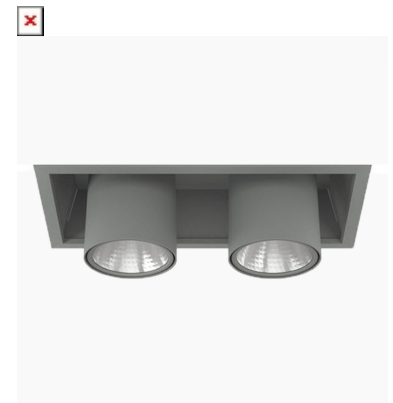

FLEX II 3000, 930 (BBBL), FLOOD W/ GLASS, GREY

ITAB

- ✓ Modern, minimalistisch und sauber wirkende Decke
- ✓ Verfügbar in verschiedenen Lumenpaketen
- ✓ Werkzeuglose Montage
- ✓ Versenkbar und drehbar
- ✓ Erhältlich in Weiß, Schwarz und Grau

TECHNICAL SPECIFICATION

Product Code	306-542-30
Colour	Grey
Control	On/off
CRI light colour	930 (BBBL)
Delivered lumen output lm	2 x 2841
Driver	Stand alone, included
EEI	E
Light distribution	Flood
Lightsource	LED COB
Mains input voltage	220-240 V
Measurements A	202
Measurements B	179
Measurements C	363
Measurements D	70
Mounting	Recessed
Position	360°/60°
Lifetime	L80 B10, 50.000h
Protection	IP 20, class III
Sawing instructions x	177
Sawing instructions y	352
Start Time	Instant
System power W	2 x 21,6
Unit	mm
Weight	1,9