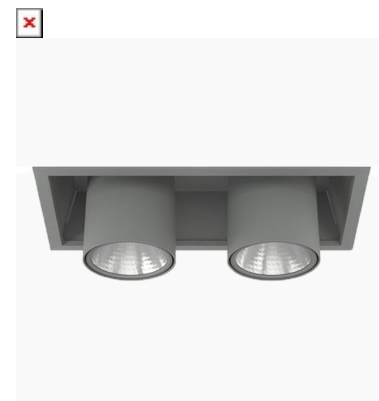

FLEX II 3000, 930 (BBBL), FLOOD W/ GLASS, BLACK

ITAB

- ✓ Modern, minimalistisch und sauber wirkende Decke
- ✓ Verfügbar in verschiedenen Lumenpaketen
- ✓ Werkzeuglose Montage
- ✓ Versenkbar und drehbar
- ✓ Erhältlich in Weiß, Schwarz und Grau

TECHNICAL SPECIFICATION

| | |
|---------------------------|-----------------------|
| Product Code | 306-542-20 |
| Colour | Black |
| Control | On/off |
| CRI light colour | 930 (BBBL) |
| Delivered lumen output lm | 2 x 2841 |
| Driver | Stand alone, included |
| EEI | E |
| Light distribution | Flood |
| Lightsource | LED COB |
| Mains input voltage | 220-240 V |
| Measurements A | 202 |
| Measurements B | 179 |
| Measurements C | 363 |
| Measurements D | 70 |
| Mounting | Recessed |
| Position | 360°/60° |
| Lifetime | L80 B10, 50.000h |
| Protection | IP 20, class III |
| Sawing instructions x | 177 |
| Sawing instructions y | 352 |
| Start Time | Instant |
| System power W | 2 x 21,6 |
| Unit | mm |
| Weight | 1,9 |

177 x 352mm