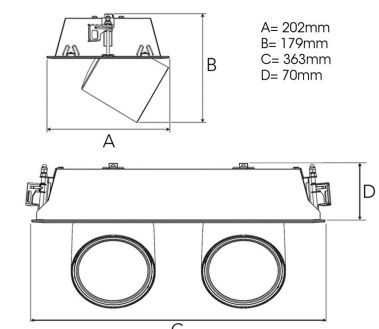

TECHNICAL SPECIFICATION

| | |
|---------------------------|-----------------------|
| Product Code | 306-542-20 |
| Colour | Black |
| Control | On/off |
| CRI light colour | 930 (BBBL) |
| Delivered lumen output lm | 2 x 2841 |
| Driver | Stand alone, included |
| EEI | E |
| Light distribution | Flood |
| Lightsource | LED COB |
| Mains input voltage | 220-240 V |
| Measurements A | 202 |
| Measurements B | 179 |
| Measurements C | 363 |
| Measurements D | 70 |
| Mounting | Recessed |
| Position | 360°/60° |
| Lifetime | L80 B10, 50.000h |
| Protection | IP 20, class III |
| Sawing instructions x | 177 |
| Sawing instructions y | 352 |
| Start Time | Instant |
| System power W | 2 x 21,6 |
| Unit | mm |
| Weight | 1,9 |

177 x 352mm