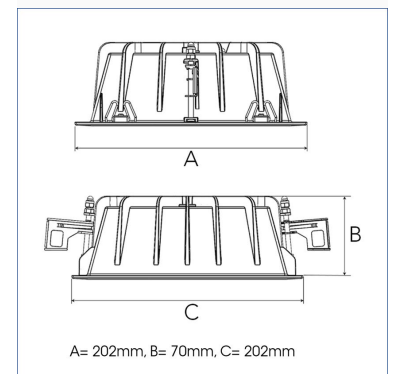

FIX I 1500, 930 (BBBL), FLOOD, WHITE

- ✓ Modern, minimalistisch und sauber wirkende Decke
- ✓ Verfügbar in verschiedenen Lumenpaketen
- ✓ Werkzeuglose Montage
- ✓ Erhältlich in Weiß, Schwarz und Grau

TECHNICAL SPECIFICATION

Product Code	306-01041030062
Colour	White
Control	On/off
CRI light colour	930 (BBBL)
Delivered lumen output lm	1300
Driver	Stand alone, included
EEL	E
Light distribution	Flood
Lightsource	LED COB
Mains input voltage	220-240V
Measurements A	202
Measurements B	70
Measurements C	202
Mounting	Recessed
Position	Fixed
Lifetime	L80 B10 50.000h
Protection	IP 20, class III
Sawing instructions unit	mm
Sawing instructions x	177
Sawing instructions y	191
Start Time	Instant
System power W	9,4
Unit	mm
Weight	0,8

Spot	Medium		Flood		Wide Flood		
	14°	27°	38°	56°			
m	o	m	o	m	o	m	o
1.0	0.25	1.0	0.48	1.0	0.69	1.0	1.07
2.0	0.49	2.0	0.95	2.0	1.39	2.0	2.14
3.0	0.74	3.0	1.43	3.0	2.08	3.0	3.22

177 x 191mm