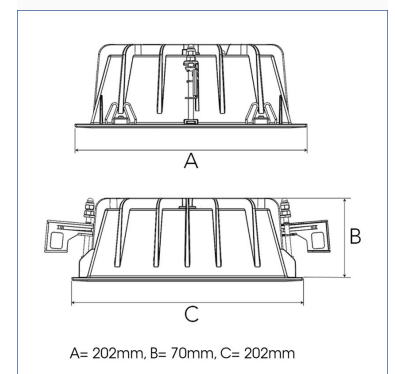

FIX I 1500, 930 (BBBL), MEDIUM, GREY

ITAB

- ✓ Modern, minimalistisch und sauber wirkende Decke
- ✓ Verfügbar in verschiedenen Lumenpaketen
- ✓ Werkzeuglose Montage
- ✓ Erhältlich in Weiß, Schwarz und Grau

TECHNICAL SPECIFICATION

Product Code	306-03041020062
Colour	Grey
Control	On/off
CRI light colour	930 (BBBL)
Delivered lumen output lm	1300
Driver	Stand alone, included
EEL	E
Light distribution	Medium
Lightsource	LED COB
Mains input voltage	220-240V
Measurements A	202
Measurements B	70
Measurements C	202
Mounting	Recessed
Position	Fixed
Lifetime	L80 B10 50.000h
Protection	IP 20, class III
Sawing instructions unit	mm
Sawing instructions x	177
Sawing instructions y	191
Start Time	Instant
System power W	9,4
Unit	mm
Weight	0,8

Spot	Medium		Flood		Wide Flood	
	m	ø	m	ø	m	ø
1.0	0.25	0.48	0.69	1.07	1.07	2.14
2.0	0.49	0.95	1.39	2.14	2.14	3.22
3.0	0.74	1.43	2.08	3.22	3.22	

177 x 191mm