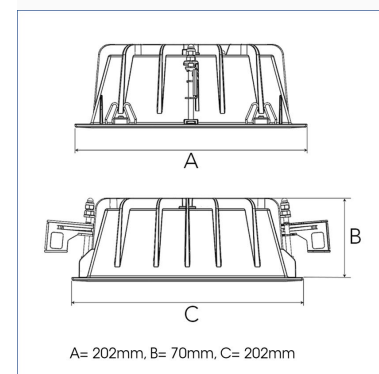

FIX I 1500, 930 (BBBL), MEDIUM, WHITE

ITAB

- ✓ Modern, minimalistisch und sauber wirkende Decke
- ✓ Verfügbar in verschiedenen Lumenpaketen
- ✓ Werkzeuglose Montage
- ✓ Erhältlich in Weiß, Schwarz und Grau

TECHNICAL SPECIFICATION

Product Code	306-01041020062
Colour	White
Control	On/off
CRI light colour	930 (BBBL)
Delivered lumen output lm	1300
Driver	Stand alone, included
EEL	E
Light distribution	Medium
Lightsource	LED COB
Mains input voltage	220-240V
Measurements A	202
Measurements B	70
Measurements C	202
Mounting	Recessed
Position	Fixed
Lifetime	L80 B10 50.000h
Protection	IP 20, class III
Sawing instructions unit	mm
Sawing instructions x	177
Sawing instructions y	191
Start Time	Instant
System power W	9,4
Unit	mm
Weight	0,8

Spot	Medium		Flood		Wide Flood	
	m	ø	m	ø	m	ø
1.0	0.25	0.48	0.69	1.07	1.07	1.07
2.0	0.49	0.95	1.39	2.14	2.14	2.14
3.0	0.74	1.43	2.08	3.22	3.22	3.22

177 x 191mm