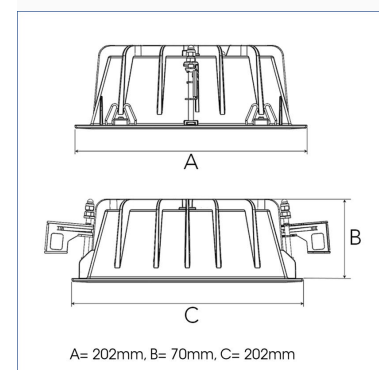

FIX 5000, 930 (BBBL), WIDE FLOOD W/ GLASS, GREY

- ✓ Modern, minimalistisch und sauber wirkende Decke
- ✓ Verfügbar in verschiedenen Lumenpaketen
- ✓ Werkzeuglose Montage
- ✓ Erhältlich in Weiß, Schwarz und Grau

TECHNICAL SPECIFICATION

Product Code	306-03101040062
Colour	Grey
Control	On/off
CRI light colour	930 (BBBL)
Delivered lumen output lm	4584
Driver	Stand alone, included
EEL	E
Light distribution	Wide flood
Lightsource	LED COB
Mains input voltage	220-240 V
Measurements A	202
Measurements B	70
Measurements C	202
Mounting	Recessed
Position	Fixed
Lifetime	L80 B10, 50.000h
Protection	IP 20, class III
Sawing instructions x	177
Sawing instructions y	191
Start Time	Instant
System power W	37,9
Unit	mm
Weight	0,8

Spot	Medium	Flood	Wide Flood
14°	27°	38°	56°
m	ø	m	ø
1.0	0.25	1.0	0.48
2.0	0.49	2.0	0.95
3.0	0.74	3.0	1.43
1.0	0.69	1.0	1.07
2.0	1.39	2.0	2.14
3.0	2.08	3.0	3.22

177 x 191mm