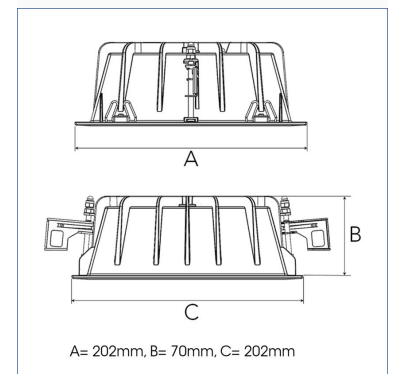

# FIX 5000, 930 (BBBL), WIDE FLOOD, WHITE

ITAB

- ✓ Modern, minimalistisch und sauber wirkende Decke
- ✓ Verfügbar in verschiedenen Lumenpaketen
- ✓ Werkzeuglose Montage
- ✓ Erhältlich in Weiß, Schwarz und Grau

## TECHNICAL SPECIFICATION

Product Code	306-01101040062
Colour	White
Control	On/off
CRI light colour	930 (BBBL)
Delivered lumen output lm	4584
Driver	Stand alone, included
EEL	E
Light distribution	Wide flood
Lightsource	LED COB
Mains input voltage	220-240 V
Measurements A	202
Measurements B	70
Measurements C	202
Mounting	Recessed
Position	Fixed
Lifetime	L80 B10, 50.000h
Protection	IP 20, class III
Sawing instructions x	177
Sawing instructions y	191
Start Time	Instant
System power W	37,9
Unit	mm
Weight	0,8

Spot	Medium		Flood		Wide Flood	
	m	ø	m	ø	m	ø
1.0	0.25	0.48	0.69	1.07	2.14	3.22
2.0	0.49	0.95	1.39	2.14	4.28	6.44
3.0	0.74	1.43	2.08	3.22	6.44	9.66

177 x 191mm