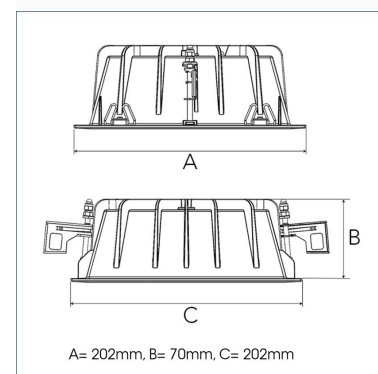

# FIX 4000, 930 (BBBL), WIDE FLOOD W/ GLASS, GREY

ITAB

- ✓ Modern, minimalistisch und sauber wirkende Decke
- ✓ Verfügbar in verschiedenen Lumenpaketen
- ✓ Werkzeuglose Montage
- ✓ Erhältlich in Weiß, Schwarz und Grau

## TECHNICAL SPECIFICATION

Product Code	306-03091140062
Colour	Grey
Control	On/off
CRI light colour	930 (BBBL)
Delivered lumen output lm	3766
Driver	Stand alone, included
EEL	E
Light distribution	Wide flood
Lightsource	LED COB
Mains input voltage	220-240 V
Measurements A	202
Measurements B	70
Measurements C	202
Mounting	Recessed
Position	Fixed
Lifetime	L80 B10, 50.000h
Protection	IP 20, class III
Sawing instructions x	177
Sawing instructions y	191
Start Time	Instant
System power W	30,1
Unit	mm
Weight	0,8

Spot	Medium	Flood	Wide Flood
14°	27°	38°	56°
m	m	m	m
ø	ø	ø	ø
1.0	1.0	1.0	1.0
0.25	0.48	0.69	1.07
2.0	0.95	1.39	2.14
3.0	1.43	2.08	3.22
0.74	1.43	2.08	3.22

177 x 191mm