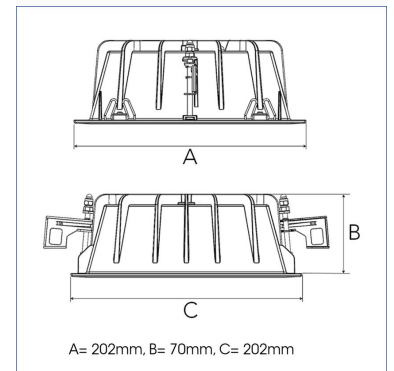

FIX 4000, 930 (BBBL), WIDE FLOOD W/ GLASS, BLACK

- ✓ Modern, minimalistisch und sauber wirkende Decke
- ✓ Verfügbar in verschiedenen Lumenpaketen
- ✓ Werkzeuglose Montage
- ✓ Erhältlich in Weiß, Schwarz und Grau

TECHNICAL SPECIFICATION

Product Code	306-02091140062
Colour	Black
Control	On/off
CRI light colour	930 (BBBL)
Delivered lumen output lm	3766
Driver	Stand alone, included
EEL	E
Light distribution	Wide flood
Lightsource	LED COB
Mains input voltage	220-240 V
Measurements A	202
Measurements B	70
Measurements C	202
Mounting	Recessed
Position	Fixed
Lifetime	L80 B10, 50.000h
Protection	IP 20, class III
Sawing instructions x	177
Sawing instructions y	191
Start Time	Instant
System power W	30,1
Unit	mm
Weight	0,8

Spot	Medium	Flood	Wide Flood
14°	27°	38°	56°
m	ø	m	ø
1.0	0.25	1.0	0.48
2.0	0.49	2.0	0.95
3.0	0.74	3.0	1.43
1.0	0.69	1.0	1.07
2.0	1.39	2.0	2.14
3.0	2.08	3.0	3.22

177 x 191mm