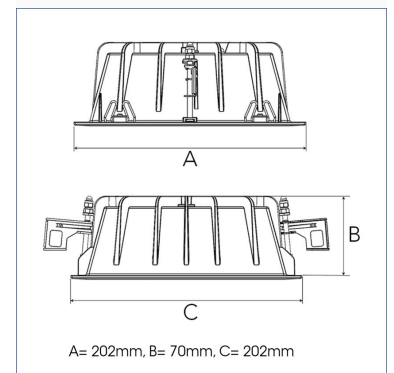

FIX 4000, 930 (BBBL), WIDE FLOOD W/ GLASS, WHITE

ITAB

- ✓ Modern, minimalistisch und sauber wirkende Decke
- ✓ Verfügbar in verschiedenen Lumenpaketen
- ✓ Werkzeuglose Montage
- ✓ Erhältlich in Weiß, Schwarz und Grau

TECHNICAL SPECIFICATION

Product Code	306-01091140062
Colour	White
Control	On/off
CRI light colour	930 (BBBL)
Delivered lumen output lm	3766
Driver	Stand alone, included
EEL	E
Light distribution	Wide flood
Lightsource	LED COB
Mains input voltage	220-240 V
Measurements A	202
Measurements B	70
Measurements C	202
Mounting	Recessed
Position	Fixed
Lifetime	L80 B10, 50.000h
Protection	IP 20, class III
Sawing instructions x	177
Sawing instructions y	191
Start Time	Instant
System power W	30,1
Unit	mm
Weight	0,8

Spot	Medium	Flood	Wide Flood
14°	27°	38°	56°
m	ø	m	ø
1.0	0.25	1.0	0.48
2.0	0.49	2.0	0.95
3.0	0.74	3.0	1.43
1.0	0.69	1.0	1.07
2.0	1.39	2.0	2.14
3.0	2.08	3.0	3.22

177 x 191mm