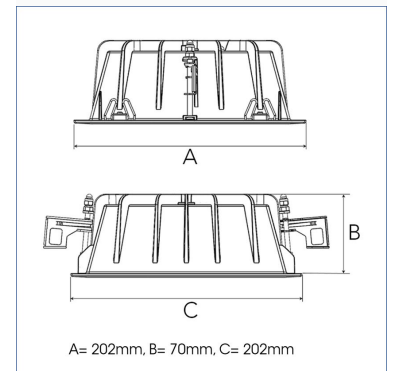

TECHNICAL SPECIFICATION

Product Code	306-03071040062
Colour	Grey
Control	On/off
CRI light colour	930 (BBBL)
Delivered lumen output lm	2841
Driver	Stand alone, included
EEL	E
Light distribution	Wide flood
Lightsource	LED COB
Mains input voltage	220-240 V
Measurements A	202
Measurements B	70
Measurements C	202
Mounting	Recessed
Position	Fixed
Lifetime	L80 B10, 50.000h
Protection	IP 20, class III
Sawing instructions x	177
Sawing instructions y	191
Start Time	Instant
System power W	21,6
Unit	mm
Weight	0,8

Spot	Medium	Flood	Wide Flood
14°	27°	38°	56°
m	ø	m	ø
1.0	0.25	1.0	0.48
2.0	0.49	2.0	0.95
3.0	0.74	3.0	1.43
1.0	0.69	1.0	1.07
2.0	1.39	2.0	2.14
3.0	2.08	3.0	3.22

177 x 191mm