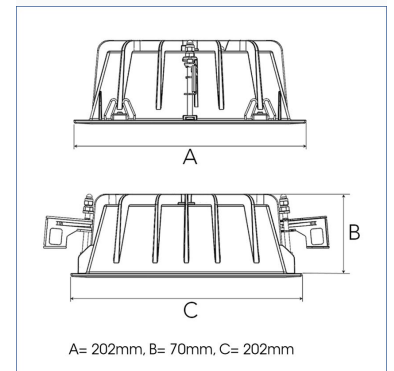

TECHNICAL SPECIFICATION

Product Code	306-02071040062
Colour	Black
Control	On/off
CRI light colour	930 (BBBL)
Delivered lumen output lm	2841
Driver	Stand alone, included
EEL	E
Light distribution	Wide flood
Lightsource	LED COB
Mains input voltage	220-240 V
Measurements A	202
Measurements B	70
Measurements C	202
Mounting	Recessed
Position	Fixed
Lifetime	L80 B10, 50.000h
Protection	IP 20, class III
Sawing instructions x	177
Sawing instructions y	191
Start Time	Instant
System power W	21,6
Unit	mm
Weight	0,8

A= 202mm, B= 70mm, C= 202mm

Spot	Medium	Flood	Wide Flood
14°	27°	38°	56°
m	ø	m	ø
1.0	0.25	1.0	0.48
2.0	0.49	2.0	0.95
3.0	0.74	3.0	1.43
1.0	0.69	1.0	1.07
2.0	1.39	2.0	2.14
3.0	2.08	3.0	3.22

177 x 191mm