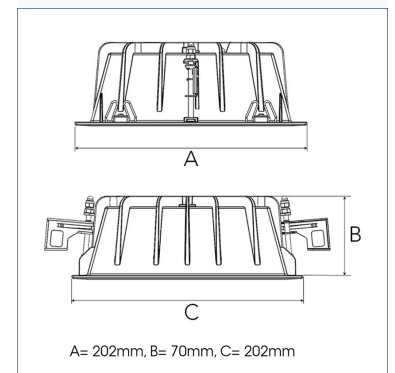

FIX 3000, 930 (BBBL), WIDE FLOOD W/ GLASS, WHITE

ITAB

- ✓ Modern, minimalistisch und sauber wirkende Decke
- ✓ Verfügbar in verschiedenen Lumenpaketen
- ✓ Werkzeuglose Montage
- ✓ Erhältlich in Weiß, Schwarz und Grau

TECHNICAL SPECIFICATION

Product Code	306-01071040062
Colour	White
Control	On/off
CRI light colour	930 (BBBL)
Delivered lumen output lm	2841
Driver	Stand alone, included
EEL	E
Light distribution	Wide flood
Lightsource	LED COB
Mains input voltage	220-240 V
Measurements A	202
Measurements B	70
Measurements C	202
Mounting	Recessed
Position	Fixed
Lifetime	L80 B10, 50.000h
Protection	IP 20, class III
Sawing instructions x	177
Sawing instructions y	191
Start Time	Instant
System power W	21,6
Unit	mm
Weight	0,8

Spot	Medium	Flood	Wide Flood
14°	27°	38°	56°
m	ø	m	ø
1.0	0.25	1.0	0.48
2.0	0.49	2.0	0.95
3.0	0.74	3.0	1.43
1.0	0.69	1.0	1.07
2.0	1.39	2.0	2.14
3.0	2.08	3.0	3.22

177 x 191mm