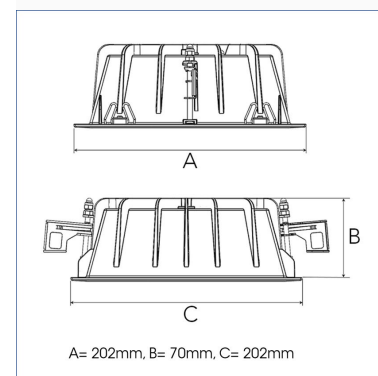

FIX 5000, 930 (BBBL), SPOT W/ GLASS, GREY

- ✓ Modern, minimalistisch und sauber wirkende Decke
- ✓ Verfügbar in verschiedenen Lumenpaketen
- ✓ Werkzeuglose Montage
- ✓ Erhältlich in Weiß, Schwarz und Grau

TECHNICAL SPECIFICATION

Product Code	306-03101010062
Colour	Grey
Control	On/off
CRI light colour	930 (BBBL)
Delivered lumen output lm	4584
Driver	Stand alone, included
EEL	E
Light distribution	Spot
Lightsource	LED COB
Mains input voltage	220-240 V
Measurements A	202
Measurements B	70
Measurements C	202
Mounting	Recessed
Position	Fixed
Lifetime	L80 B10, 50.000h
Protection	IP 20, class III
Sawing instructions x	177
Sawing instructions y	191
Start Time	Instant
System power W	37,9
Unit	mm
Weight	0,8

Spot	Medium		Flood		Wide Flood	
	m	ø	m	ø	m	ø
1.0	0.25	0.48	0.69	1.07	1.07	1.07
2.0	0.49	0.95	1.39	2.14	2.14	2.14
3.0	0.74	1.43	2.08	3.22	3.22	3.22

177 x 191mm