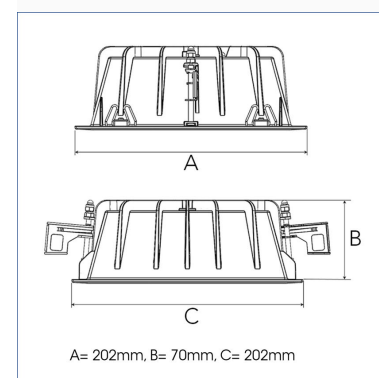

# FIX 5000, 930 (BBBL), SPOT W/ GLASS, BLACK

- ✓ Modern, minimalistisch und sauber wirkende Decke
- ✓ Verfügbar in verschiedenen Lumenpaketen
- ✓ Werkzeuglose Montage
- ✓ Erhältlich in Weiß, Schwarz und Grau

## TECHNICAL SPECIFICATION

Product Code	306-02101010062
Colour	Black
Control	On/off
CRI light colour	930 (BBBL)
Delivered lumen output lm	4584
Driver	Stand alone, included
EEL	E
Light distribution	Spot
Lightsource	LED COB
Mains input voltage	220-240 V
Measurements A	202
Measurements B	70
Measurements C	202
Mounting	Recessed
Position	Fixed
Lifetime	L80 B10, 50.000h
Protection	IP 20, class III
Sawing instructions x	177
Sawing instructions y	191
Start Time	Instant
System power W	37,9
Unit	mm
Weight	0,8

Spot	Medium		Flood		Wide Flood	
	m	o	m	o	m	o
1.0	0.25	0.48	0.69	1.07	1.07	2.14
2.0	0.49	0.95	1.39	2.14	2.14	4.28
3.0	0.74	1.43	2.08	3.22	3.22	6.44

177 x 191mm