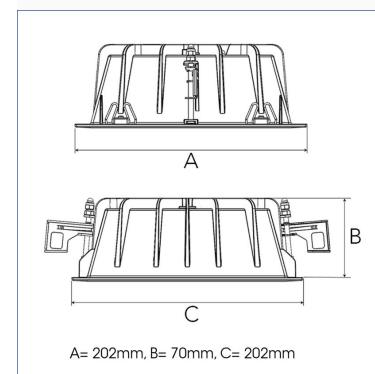

FIX 5000, 930 (BBBL), SPOT, WHITE

ITAB

- ✓ Modern, minimalistisch und sauber wirkende Decke
- ✓ Verfügbar in verschiedenen Lumenpaketen
- ✓ Werkzeuglose Montage
- ✓ Erhältlich in Weiß, Schwarz und Grau

TECHNICAL SPECIFICATION

Product Code	306-01101010062
Colour	White
Control	On/off
CRI light colour	930 (BBBL)
Delivered lumen output lm	4584
Driver	Stand alone, included
EEL	E
Light distribution	Spot
Lightsource	LED COB
Mains input voltage	220-240 V
Measurements A	202
Measurements B	70
Measurements C	202
Mounting	Recessed
Position	Fixed
Lifetime	L80 B10, 50.000h
Protection	IP 20, class III
Sawing instructions x	177
Sawing instructions y	191
Start Time	Instant
System power W	37,9
Unit	mm
Weight	0,8

Spot	Medium		Flood		Wide Flood	
	m	ø	m	ø	m	ø
1.0	0.25	0.48	0.69	1.07	1.07	1.07
2.0	0.49	0.95	1.39	2.14	2.14	2.14
3.0	0.74	1.43	2.08	3.22	3.22	3.22

177 x 191mm