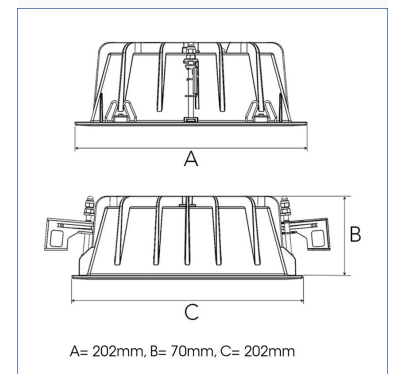

FIX 4000, 930 (BBBL), SPOT W/ GLASS, GREY

- ✓ Modern, minimalistisch und sauber wirkende Decke
- ✓ Verfügbar in verschiedenen Lumenpaketen
- ✓ Werkzeuglose Montage
- ✓ Erhältlich in Weiß, Schwarz und Grau

TECHNICAL SPECIFICATION

Product Code	306-03091110062
Colour	Grey
Control	On/off
CRI light colour	930 (BBBL)
Delivered lumen output lm	3766
Driver	Stand alone, included
EEL	E
Light distribution	Spot
Lightsource	LED COB
Mains input voltage	220-240 V
Measurements A	202
Measurements B	70
Measurements C	202
Mounting	Recessed
Position	Fixed
Lifetime	L80 B10, 50.000h
Protection	IP 20, class III
Sawing instructions x	177
Sawing instructions y	191
Start Time	Instant
System power W	30,1
Unit	mm
Weight	0,8

Spot	Medium		Flood		Wide Flood	
	m	ø	m	ø	m	ø
1.0	0.25	0.48	0.69	1.07	1.07	1.07
2.0	0.49	0.95	1.39	2.14	2.14	2.14
3.0	0.74	1.43	2.08	3.22	3.22	3.22

177 x 191mm