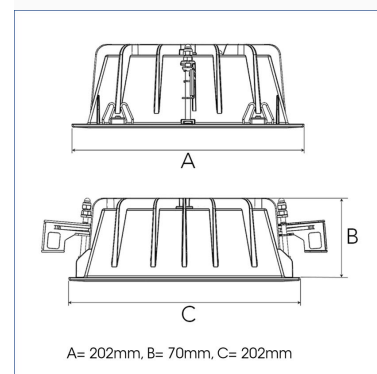

# FIX 4000, 930 (BBBL), SPOT W/ GLASS, BLACK

ITAB

- ✓ Modern, minimalistisch und sauber wirkende Decke
- ✓ Verfügbar in verschiedenen Lumenpaketen
- ✓ Werkzeuglose Montage
- ✓ Erhältlich in Weiß, Schwarz und Grau

## TECHNICAL SPECIFICATION

Product Code	306-02091110062
Colour	Black
Control	On/off
CRI light colour	930 (BBBL)
Delivered lumen output lm	3766
Driver	Stand alone, included
EEL	E
Light distribution	Spot
Lightsource	LED COB
Mains input voltage	220-240 V
Measurements A	202
Measurements B	70
Measurements C	202
Mounting	Recessed
Position	Fixed
Lifetime	L80 B10, 50.000h
Protection	IP 20, class III
Sawing instructions x	177
Sawing instructions y	191
Start Time	Instant
System power W	30,1
Unit	mm
Weight	0,8

Spot	Medium		Flood		Wide Flood		
	14°	27°	38°	56°			
m	o	m	o	m	o	m	o
1.0	0.25	1.0	0.48	1.0	0.69	1.0	1.07
2.0	0.49	2.0	0.95	2.0	1.39	2.0	2.14
3.0	0.74	3.0	1.43	3.0	2.08	3.0	3.22

177 x 191mm