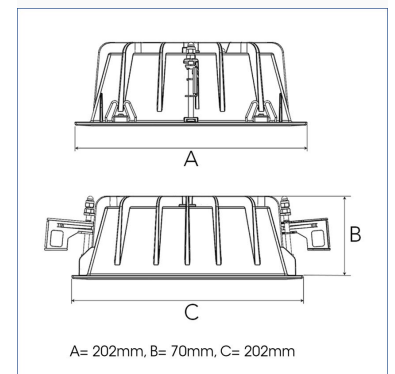

# FIX 4000, 930 (BBBL), SPOT W/ GLASS, WHITE

ITAB

- ✓ Modern, minimalistisch und sauber wirkende Decke
- ✓ Verfügbar in verschiedenen Lumenpaketen
- ✓ Werkzeuglose Montage
- ✓ Erhältlich in Weiß, Schwarz und Grau

## TECHNICAL SPECIFICATION

Product Code	306-01091110062
Colour	White
Control	On/off
CRI light colour	930 (BBBL)
Delivered lumen output lm	3766
Driver	Stand alone, included
EEL	E
Light distribution	Spot
Lightsource	LED COB
Mains input voltage	220-240 V
Measurements A	202
Measurements B	70
Measurements C	202
Mounting	Recessed
Position	Fixed
Lifetime	L80 B10, 50.000h
Protection	IP 20, class III
Sawing instructions x	177
Sawing instructions y	191
Start Time	Instant
System power W	30,1
Unit	mm
Weight	0,8

Spot	Medium	Flood	Wide Flood
14°	27°	38°	56°
m	o	m	o
1.0	0.25	1.0	0.48
2.0	0.49	2.0	0.95
3.0	0.74	3.0	1.43
		1.0	0.69
		2.0	1.39
		3.0	2.08
		1.0	1.07
		2.0	2.14
		3.0	3.22

177 x 191mm