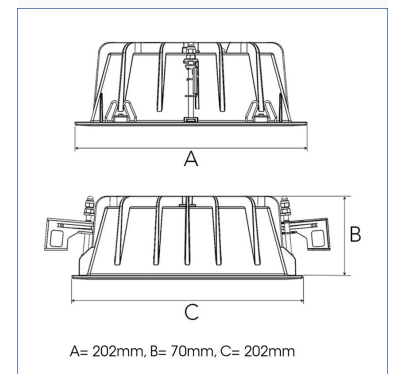

# FIX I 3000, 930 (BBBL), SPOT W/ GLASS, GREY

- ✓ Modern, minimalistisch und sauber wirkende Decke
- ✓ Verfügbar in verschiedenen Lumenpaketen
- ✓ Werkzeuglose Montage
- ✓ Erhältlich in Weiß, Schwarz und Grau

## TECHNICAL SPECIFICATION

Product Code	306-03071110062
Colour	Grey
Control	On/off
CRI light colour	930 (BBBL)
Delivered lumen output lm	2700
Driver	Stand alone, included
EEL	E
Light distribution	Spot
Lightsource	LED COB
Mains input voltage	220-240V
Measurements A	202
Measurements B	70
Measurements C	202
Mounting	Recessed
Position	Fixed
Lifetime	L80 B10 50.000h
Protection	IP 20, class III
Sawing instructions unit	mm
Sawing instructions x	191
Sawing instructions y	177
Start Time	Instant
System power W	21,6
Unit	mm
Weight	0,8

Spot	Medium		Flood		Wide Flood	
	m	ø	m	ø	m	ø
1.0	0.25	0.48	0.69	1.07	2.14	3.22
2.0	0.49	0.95	1.39	2.14	4.28	6.44
3.0	0.74	1.43	2.08	3.22	6.44	9.66

177 x 191mm