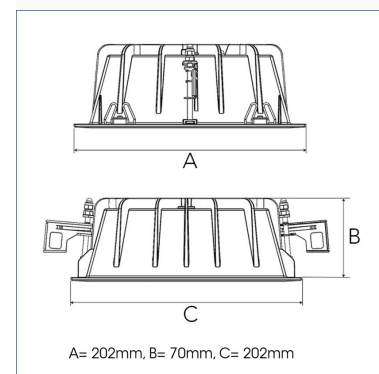

# FIX 3000, 930 (BBBL), SPOT W/ GLASS, BLACK

ITAB

- ✓ Modern, minimalistisch und sauber wirkende Decke
- ✓ Verfügbar in verschiedenen Lumenpaketen
- ✓ Werkzeuglose Montage
- ✓ Erhältlich in Weiß, Schwarz und Grau

## TECHNICAL SPECIFICATION

Product Code	306-02071110062
Colour	Black
Control	On/off
CRI light colour	930 (BBBL)
Delivered lumen output lm	2841
Driver	Stand alone, included
EEL	E
Light distribution	Spot
Lightsource	LED COB
Mains input voltage	220-240 V
Measurements A	202
Measurements B	70
Measurements C	202
Mounting	Recessed
Position	Fixed
Lifetime	L80 B10, 50.000h
Protection	IP 20, class III
Sawing instructions x	177
Sawing instructions y	191
Start Time	Instant
System power W	21,6
Unit	mm
Weight	0,8

Spot	Medium		Flood		Wide Flood	
	m	ø	m	ø	m	ø
1.0	0.25	0.48	0.69	1.07	1.07	1.07
2.0	0.49	0.95	1.39	2.14	2.14	2.14
3.0	0.74	1.43	2.08	3.22	3.22	3.22

177 x 191mm