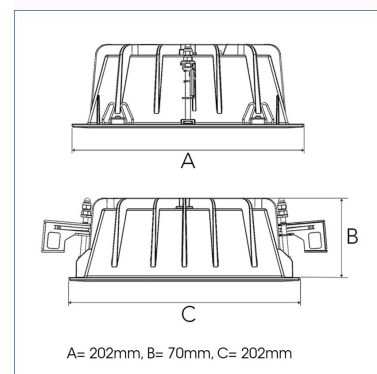

# FIX I 3000, 930 (BBBL), SPOT W/ GLASS, WHITE

ITAB

- ✓ Modern, minimalistisch und sauber wirkende Decke
- ✓ Verfügbar in verschiedenen Lumenpaketen
- ✓ Werkzeuglose Montage
- ✓ Erhältlich in Weiß, Schwarz und Grau

## TECHNICAL SPECIFICATION

Product Code	306-01071110062
Colour	White
Control	On/off
CRI light colour	930 (BBBL)
Delivered lumen output lm	2700
Driver	Stand alone, included
EEL	E
Light distribution	Spot
Lightsource	LED COB
Mains input voltage	220-240V
Measurements A	202
Measurements B	70
Measurements C	202
Mounting	Recessed
Position	Fixed
Lifetime	L80 B10 50.000h
Protection	IP 20, class III
Sawing instructions unit	mm
Sawing instructions x	191
Sawing instructions y	177
Start Time	Instant
System power W	21,6
Unit	mm
Weight	0,8

Spot	Medium		Flood		Wide Flood	
	m	°	m	°	m	°
1.0	0.25	14°	0.48	27°	0.69	38°
2.0	0.49	20°	0.95	30°	1.39	42°
3.0	0.74	30°	1.43	38°	2.08	56°

177 x 191mm