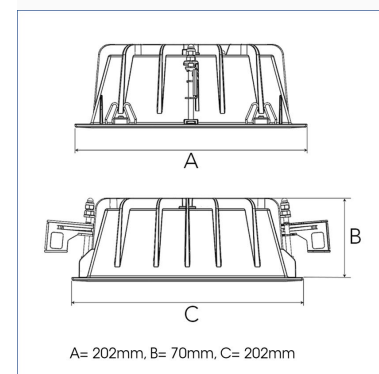

# FIX 5000, 930 (BBBL), MEDIUM, BLACK

ITAB

- ✓ Modern, minimalistisch und sauber wirkende Decke
- ✓ Verfügbar in verschiedenen Lumenpaketen
- ✓ Werkzeuglose Montage
- ✓ Erhältlich in Weiß, Schwarz und Grau

## TECHNICAL SPECIFICATION

Product Code	306-02101020062
Colour	Black
Control	On/off
CRI light colour	930 (BBBL)
Delivered lumen output lm	4584
Driver	Stand alone, included
EEL	E
Light distribution	Medium
Lightsource	LED COB
Mains input voltage	220-240 V
Measurements A	202
Measurements B	70
Measurements C	202
Mounting	Recessed
Position	Fixed
Lifetime	L80 B10, 50.000h
Protection	IP 20, class III
Sawing instructions x	177
Sawing instructions y	191
Start Time	Instant
System power W	37,9
Unit	mm
Weight	0,8

Spot	Medium		Flood		Wide Flood	
	m	ø	m	ø	m	ø
1.0	0.25	0.48	0.69	1.07	1.07	2.14
2.0	0.49	0.95	1.39	2.14	2.14	3.22
3.0	0.74	1.43	2.08	3.22	3.22	

177 x 191mm