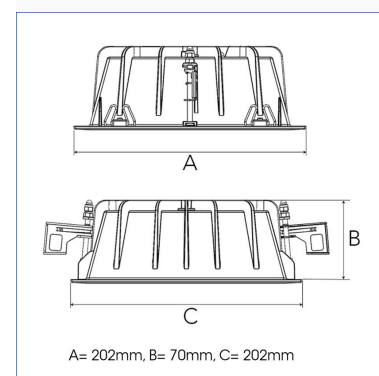

FIX 5000, 930 (BBBL), MEDIUM, WHITE

ITAB

- ✓ Modern, minimalistisch und sauber wirkende Decke
- ✓ Verfügbar in verschiedenen Lumenpaketen
- ✓ Werkzeuglose Montage
- ✓ Erhältlich in Weiß, Schwarz und Grau

TECHNICAL SPECIFICATION

Product Code	306-01101020062
Colour	White
Control	On/off
CRI light colour	930 (BBBL)
Delivered lumen output lm	4584
Driver	Stand alone, included
EEL	E
Light distribution	Medium
Lightsource	LED COB
Mains input voltage	220-240 V
Measurements A	202
Measurements B	70
Measurements C	202
Mounting	Recessed
Position	Fixed
Lifetime	L80 B10, 50.000h
Protection	IP 20, class III
Sawing instructions x	177
Sawing instructions y	191
Start Time	Instant
System power W	37,9
Unit	mm
Weight	0,8

Spot	Medium		Flood		Wide Flood	
	m	°	m	°	m	°
1.0	0.25	14°	0.48	27°	0.69	38°
2.0	0.49		0.95		1.39	
3.0	0.74		1.43		2.08	

177 x 191mm